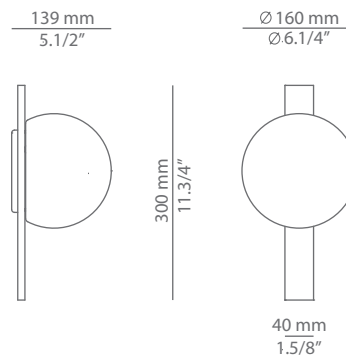

CIRC

A-3720 / A-3720X

wall light

Date	Type
Project	
Location	
Model #	Quantity
Specifier	

Description

Metallic wall light providing direct and indirect light.
 Suitable for indoor locations (glass shade).
 Suitable for outdoor locations (polyethylene shade).

A-3720

A-3720X

Pictures above might not show the specified dimensions or material. They are for illustration purposes only.

Ordering information

Product Code	Lamp	Finish
■ A-3720 INDOOR	LED 10W (led included) (2700K / Ang 120° / >80 CRI) / 120V / Typ* 820 lumens / Dimmable Triac Glass shade	■ 26 BLK Black ■ 61 S GLD Satin Gold ■ CUSTOM
■ A-3720X OUTDOOR	LED 8W (led included) (2700K / Ang 120° / >80 CRI) / 120V / Typ* 730 lumens / Dimmable Triac Polyethylene shade	■ 26 BLK Black ■ CUSTOM