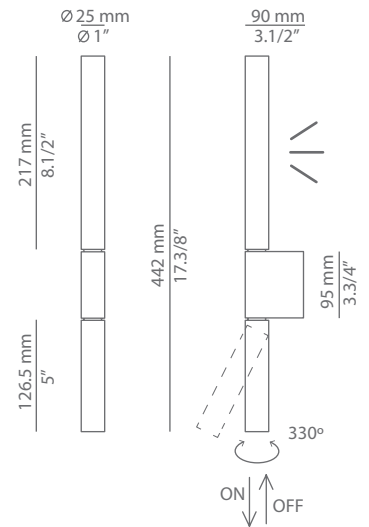

Finish

- 26 BLK Black
- 47 NI M Nickel
- 74 WH White
- CUSTOM

SPECIAL REQUIREMENTS

Custom finishes and versions

We offer custom plated and RAL finishes.

Alternate lamping and sizes available for projects. Consult our offices.

Special instructions

ESTILUZ Inc. USA & CANADA
330 West 38th St. Suite 710
New York, NY 10018 USA
T+1 (646) 454 - 1285
F+1 (646) 454 - 1799

info@estiluzusa.com
www.estiluzusa.com

425 Peachtree Hills Ave. NE #3 Atlanta, GA 30305
404.876.1064 sales@illumco.com