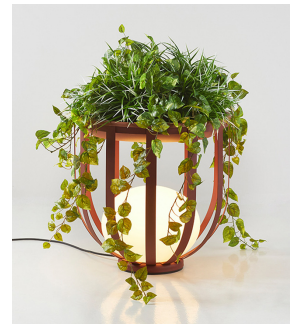

BOLS

P-4028X
floor lamp

Date	Type
Project	
Location	
Model #	Quantity
Specifier	

Accessories

Possibility of adding a tray to use as a table, a flower set pot for natural or artificial vegetation and an aluminium bolt down kit to fix on the floor.

Ordering information

Code	Description	Finish	
124028XX2	Table kit (metal table top included) Maximum 11lb	96 BLK ANT Black Anthracite 55 BG Beige 78 OX RD Oxide Red CUSTOM	
124028XX4	Flower pot set Ø 160mm Includes 3 flower pots + tray	96 BLK ANT Black Anthracite 55 BG Beige 78 OX RD Oxide Red CUSTOM	
124028XX5	Flower pot set Ø 180mm Includes 3 flower pots + tray	96 BLK ANT Black Anthracite 55 BG Beige 78 OX RD Oxide Red CUSTOM	
124028XX7	Vegetation kit with artificial greenery	96 BLK ANT Black Anthracite 55 BG Beige 78 OX RD Oxide Red CUSTOM	
124027XX6	Bolt down floor base kit (aluminium base)	96 BLK ANT Black Anthracite 55 BG Beige 78 OX RD Oxide Red CUSTOM	