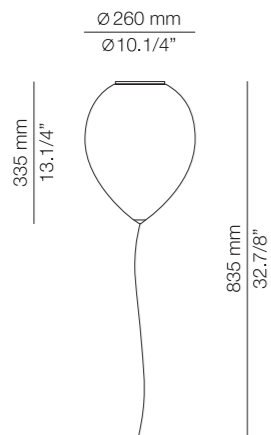

### A-3050

LED up to 20W  
Medium Base / 120V  
On/Off pull cord switch  
Dimmable when using dimmable lamps

### Finish

○ 74 WH