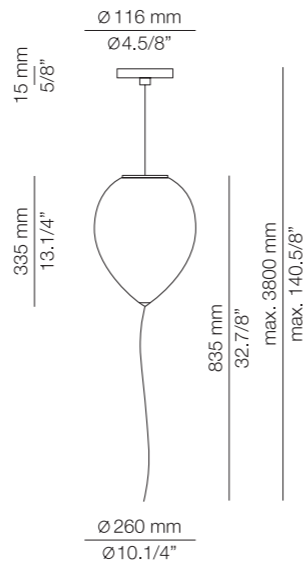

### Finish

○ 74 WH

### t-3052

LED up to 20W  
Medium Base / 120V  
Dimmable when using dimmable lamps