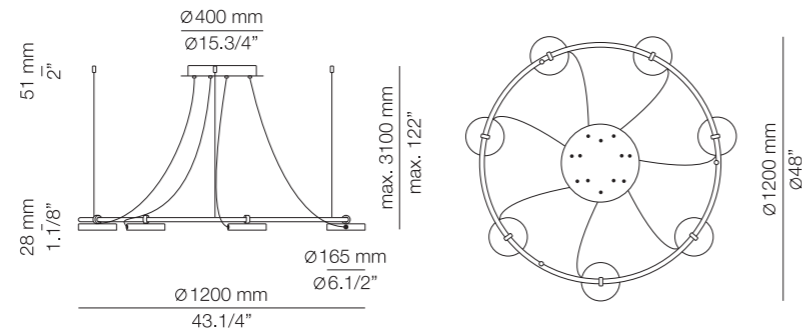

Finish

- 56 BLK

Grandvalira by @rosacoleto_design