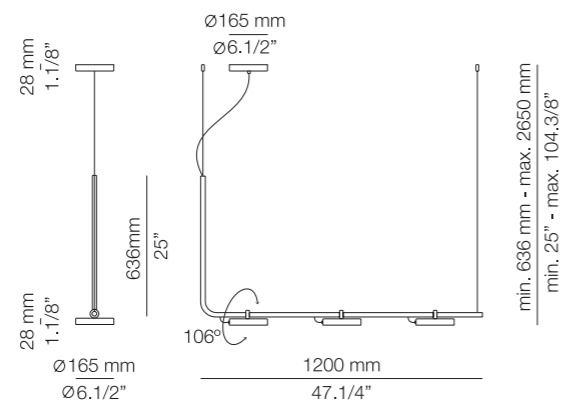

ARO

T-3541

LED 3x10W
 (2700K / Ang.116° / >90CRI / 24V)
 100V - 277V / Typ* 3x1106 lumens
 Dimmable 0-10V

Finish

● 56 BLK

Additional

We offer custom finishes, sizes,
 and alternate lamping for projects.
Photographs may show non-standard products.