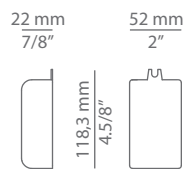

Product includes

Code	Description
671000063	1 remote driver / Dimmable Triac

Ø 60mm drill
on dry wall

SPECIAL REQUIREMENTS

Custom finishes and versions

We offer custom plated and RAL finishes.

Alternate lamping and sizes available for projects. Consult our offices.

Special instructions

estiluz®

ESTILUZ Inc. USA & CANADA
330 West 38th St. Suite 710
New York, NY 10018 USA
T+1 (646) 454 - 1285
F+1 (646) 454 - 1799

info@estiluzusa.com
www.estiluzusa.com

illuminations

425 Peachtree Hills Ave. NE #3 Atlanta, GA 30305
404.876.1064   sales@illumco.com