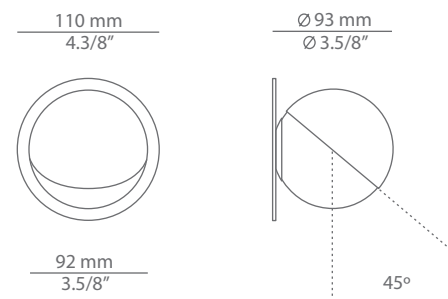

Product includes

Code	Description
671000063	1 remote driver / Dimmable Triac

Ø 60mm drill
on dry wall

SPECIAL REQUIREMENTS

Custom finishes and versions

We offer custom plated and RAL finishes.

Alternate lamping and sizes available for projects. Consult our offices.

Special instructions

estiluz®

ESTILUZ Inc. USA & CANADA
330 West 38th St. Suite 710
New York, NY 10018 USA
T+1 (646) 454 - 1285
F+1 (646) 454 - 1799

info@estiluzusa.com
www.estiluzusa.com

illuminations

425 Peachtree Hills Ave. NE #3 Atlanta, GA 30305
404.876.1064   sales@illumco.com