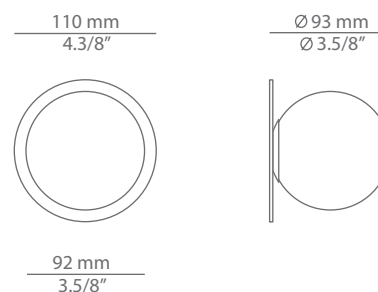

Product includes

Code	Description
671000063	1 remote driver / Dimmable Triac

Ø 60 mm drill
on dry wall

SPECIAL REQUIREMENTS

Custom finishes and versions

We offer custom plated and RAL finishes.

Alternate lamping and sizes available for projects. Consult our offices.

Special instructions