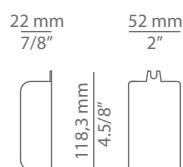

Product includes

Code	Description
671000063	1 remote driver / Dimmable Triac

Ø 60 mm drill
on dry wall

SPECIAL REQUIREMENTS

Custom finishes and versions

We offer custom plated and RAL finishes.

Alternate lamping and sizes available for projects. Consult our offices.

Special instructions