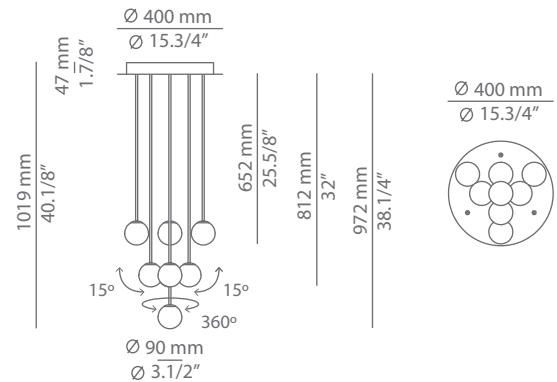

ALFI R40.6 / R40.6A / R40.8 / R40.8A

suspension light

Date	Type
Project	
Location	
Model #	Quantity
Specifier	

Ordering information

Code	Composition includes	Finish
■ R40.6 plain glass	1 round canopy 113743XX4 3 stems 652mm 113743XX1 2 stems 812mm 113743XX2 1 stem 972mm 113743XX3 6 plain glass shades 113743000 1 driver 671000049 / Dimmable 1-10V	■ 26 BLK Black ■ 20 GLD M Gold Matt ■ CUSTOM

Code	Composition includes	Finish
■ R40.6A glass with cap	1 round canopy 113743XX4 3 stems 652mm 113743XX1 2 stems 812mm 113743XX2 1 stem 972mm 113743XX3 6 glass shades with cap 113743XX0 1 driver 671000049 / Dimmable 1-10V	■ 26 BLK Black ■ 20 GLD M Gold Matt ■ CUSTOM

Code	Composition includes	Finish
■ R40.8 plain glass	1 round canopy 113743XX4 3 stems 652mm 113743XX1 4 stems 812mm 113743XX2 1 stem 972mm 113743XX3 8 plain glass shades 113743000 1 driver 671000049 / Dimmable 1-10V	■ 26 BLK Black ■ 20 GLD M Gold Matt ■ CUSTOM