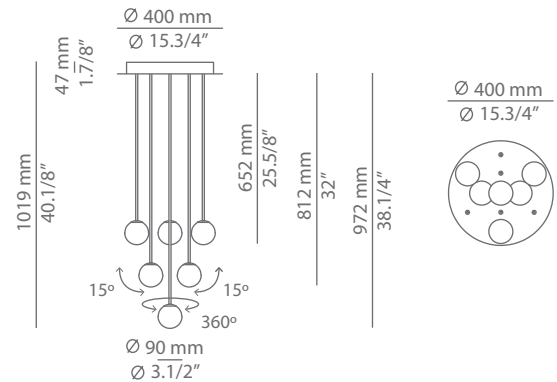

ALFI R40.6 / R40.6A / R40.8 / R40.8A

suspension light

Date	Type
Project	
Location	
Model #	Quantity
Specifier	

Ordering information

Code	Composition includes	Finish
■ R40.6 plain glass	1 round canopy 113743XX4 3 stems 652mm 113743XX1 2 stems 812mm 113743XX2 1 stem 972mm 113743XX3 6 plain glass shades 113743000 1 driver 671000049 / Dimmable 1-10V	■ 26 BLK Black ■ 20 GLD M Gold Matt ■ CUSTOM

Code	Composition includes	Finish
■ R40.6A glass with cap	1 round canopy 113743XX4 3 stems 652mm 113743XX1 2 stems 812mm 113743XX2 1 stem 972mm 113743XX3 6 glass shades with cap 113743XX0 1 driver 671000049 / Dimmable 1-10V	■ 26 BLK Black ■ 20 GLD M Gold Matt ■ CUSTOM