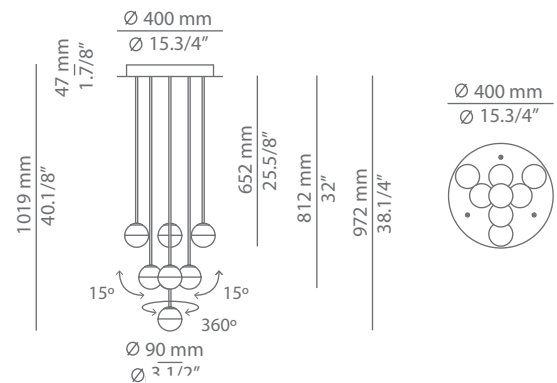

estiluz®

ESTILUZ, S.A.
Carretera d'Ogassa, s/n
17860 Sant Joan de les Abadesses
T+34 972 720 125
F+34 972 720 796

estiluz@estiluz.com
www.estiluz.com

illuminations

425 Peachtree Hills Ave. NE #3 Atlanta, GA 30305
404.876.1064 sales@illumco.com