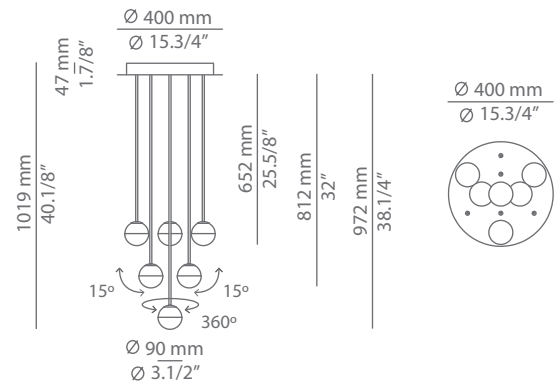

ALFI R40.6 / R40.6A / R40.8 / R40.8A

suspension light

Date	Type
Project	
Location	
Model #	Quantity
Specifier	

Ordering information

Code	Composition includes	Finish
■ R40.6 plain glass	1 round canopy 113743XX4 3 stems 652mm 113743XX1 2 stems 812mm 113743XX2 1 stem 972mm 113743XX3 6 plain glass shades 113743000 1 driver 671000049 / Dimmable 1-10V	■ 26 BLK Black ■ 20 GLD M Gold Matt ■ CUSTOM

Code	Composition includes	Finish
■ R40.6A glass with cap	1 round canopy 113743XX4 3 stems 652mm 113743XX1 2 stems 812mm 113743XX2 1 stem 972mm 113743XX3 6 glass shades with cap 113743XX0 1 driver 671000049 / Dimmable 1-10V	■ 26 BLK Black ■ 20 GLD M Gold Matt ■ CUSTOM

Code	Composition includes	Finish
■ R40.8 plain glass	1 round canopy 113743XX4 3 stems 652mm 113743XX1 4 stems 812mm 113743XX2 1 stem 972mm 113743XX3 8 plain glass shades 113743000 1 driver 671000049 / Dimmable 1-10V	■ 26 BLK Black ■ 20 GLD M Gold Matt ■ CUSTOM