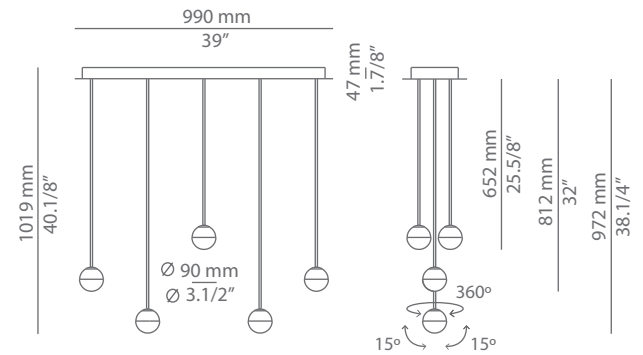

Glass shade could be ordered plain or with metal cover.

Pictures above might not show the specified dimensions or material. They are for illustration purposes only.

Ordering information

Product Code	Lamp	Finish
■ L100.6 plain glass	LED 6x3W (2700K / Ang 120° / >90 CRI / 24V) / 100V -277V (led included) A++ Typ* 6x300 lumens / Dimmable 0-10V Plain glass shade	■ 26 BLK Black ■ 20 GLD M Gold Matt ■ CUSTOM
■ L100.6A glass with cap	LED 6x3W (2700K / Ang 120° / >90 CRI / 24V) / 100V -277V (led included) A++ Typ* 6x300 lumens / Dimmable 0-10V Glass shade with cap	■ 26 BLK Black ■ 20 GLD M Gold Matt ■ CUSTOM
■ L100.11 plain glass	LED 11x3W (2700K / Ang 120° / >90 CRI / 24V) / 100V -277V (led included) A++ Typ* 11x300 lumens / Dimmable 0-10V Plain glass shade	■ 26 BLK Black ■ 20 GLD M Gold Matt ■ CUSTOM
■ L100.11A glass with cap	LED 11x3W (2700K / Ang 120° / >90 CRI / 24V) / 100V -277V (led included) A++ Typ* 11x300 lumens / Dimmable 0-10V Glass shade with cap	■ 26 BLK Black ■ 20 GLD M Gold Matt ■ CUSTOM

ALFI

L100.6 / L100.6A / L100.11 / L100.11A
suspension light

Date	Type
Project	
Location	
Model #	Quantity
Specifier	

Ordering information

Code	Composition includes	Finish
L100.6 plain glass	1 linear canopy 113743XX5	26 BLK Black
	2 stems 652mm 113743XX1	20 GLD M Gold Matt
	2 stems 812mm 113743XX2	CUSTOM
	2 stems 972mm 113743XX3	
	6 plain glass shades 113743000	
	1 driver 671000049 / Dimmable 1-10V	

Code	Composition includes	Finish
L100.6A glass with cap	1 linear canopy 113743XX5	26 BLK Black
	2 stems 652mm 113743XX1	20 GLD M Gold Matt
	2 stems 812mm 113743XX2	CUSTOM
	2 stems 972mm 113743XX3	
	6 glass shades with cap 113743XX0	
	1 driver 671000049 / Dimmable 1-10V	