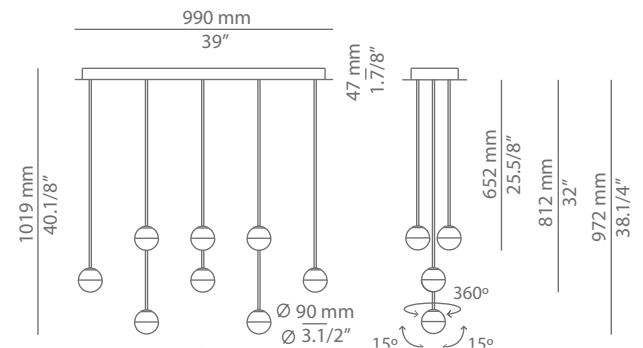

estiluz®

ESTILUZ, S.A.
Carretera d'Ogassa, s/n
17860 Sant Joan de les Abadesses
T+34 972 720 125
F+34 972 720 796

estiluz@estiluz.com
www.estiluz.com

illuminations

425 Peachtree Hills Ave. NE #3 Atlanta, GA 30305
404.876.1064 sales@illumco.com