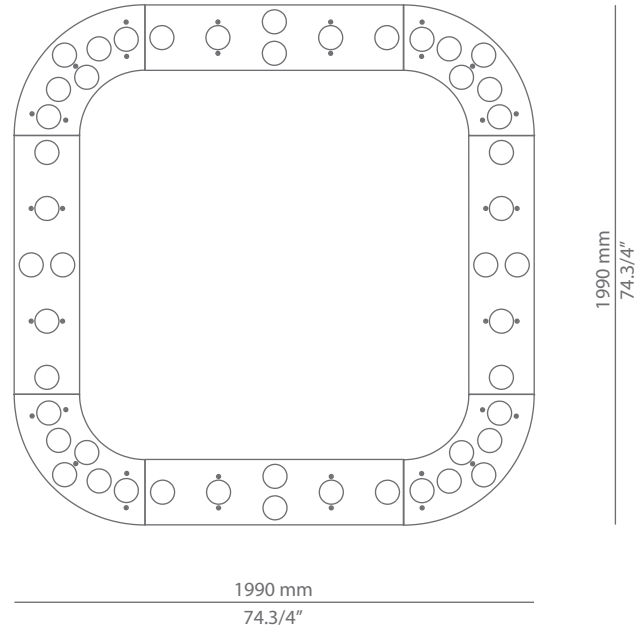

Canopy L100.6 / L100.6A