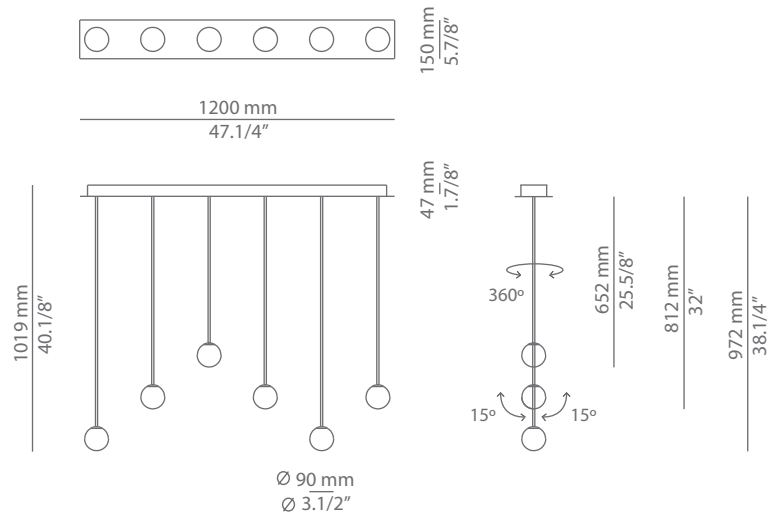

ALFI L120.6 / L120.6A

suspension light

Date	Type
Project	
Location	
Model #	Quantity
Specifier	

Ordering information

Code	Composition includes
L120.6 plain glass	1 linear canopy 113743XX7 1 stem 652mm 113743XX1 3 stems 812mm 113743XX2 2 stems 972mm 113743XX3 6 plain glass shades 113743000 1 driver 671000049 / Dimmable 1-10V
	Finish 26 BLK Black 20 GLD M Gold Matt CUSTOM