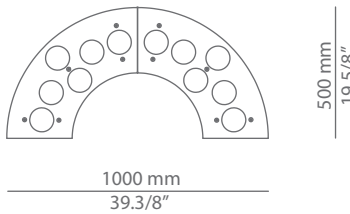

ALFI L100.6 / L100.6A / C50.6 / C50.6A

suspension light

Date	Type
Project	
Location	
Model #	Quantity
Specifier	

Many possible configurations with L100.6 / C50.6

To create compositions with L100 and C50 you need to order connector KIT 123743XX2

See ALFI C50 spec sheet for more information about canopy C50.6 / C50.6A

Canopy C50.6 / C50.6A