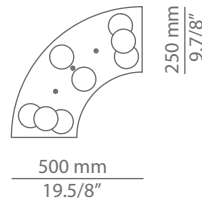

ALFI

L100.11 / L100.11A / C50.8 / C50.8A
suspension light

Date	Type
Project	
Location	
Model #	Quantity
Specifier	

Many possible configurations with L100.11 / C50.8

To create compositions with L100 and C50 you need to order connector KIT 123743XX2

See ALFI C50 spec sheet for more information about canopy C50.8 / C50.8A

Canopy C50.8 / C50.8A