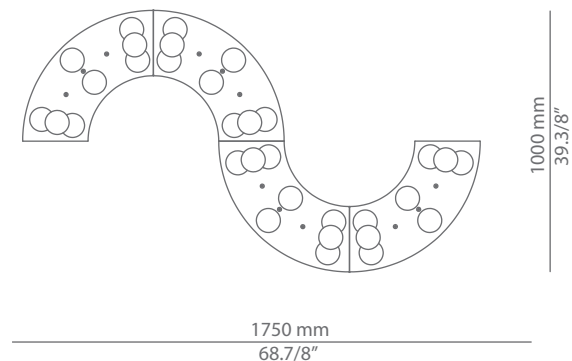

Canopy L100.11 / L100.11A