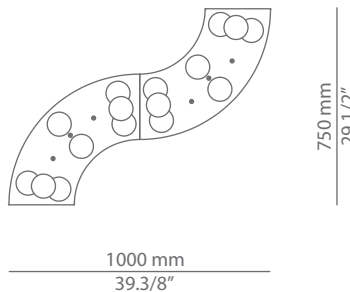

ALFI

L100.11 / L100.11A / C50.8 / C50.8A
suspension light

Date	Type
Project	
Location	
Model #	Quantity
Specifier	

Many possible configurations with L100.11 / C50.8

To create compositions with L100 and C50 you need to order connector KIT 123743XX2

See ALFI C50 spec sheet for more information about canopy C50.8 / C50.8A

Canopy C50.8 / C50.8A