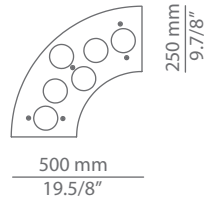

ALFI L100.6 / L100.6A / C50.6 / C50.6A

suspension light

Date	Type
Project	
Location	
Model #	Quantity
Specifier	

Many possible configurations with L100.6 / C50.6

To create compositions with L100 and C50 you need to order connector KIT 123743XX2

See ALFI C50 spec sheet for more information about canopy C50.6 / C50.6A

Canopy C50.6 / C50.6A