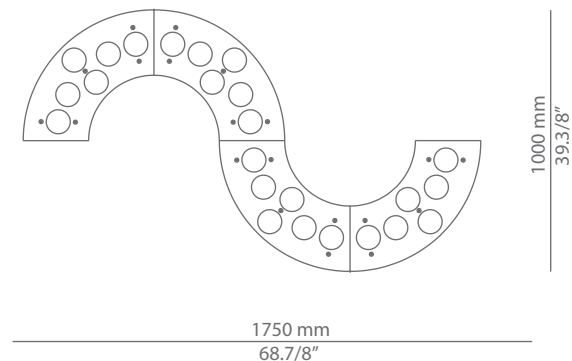

Canopy L100.6 / L100.6A