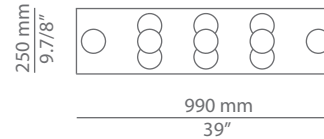

Canopy L100.11 / L100.11A