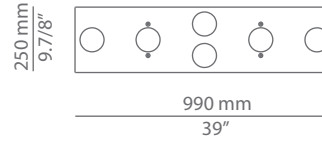

Canopy L100.6 / L100.6A