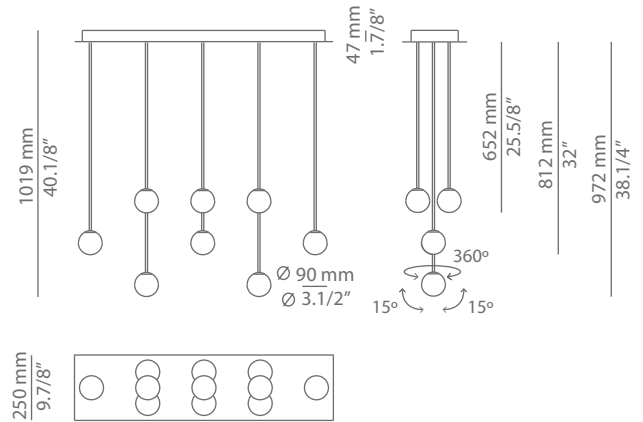

Code	Composition includes	Finish
L100.11 plain glass	1 linear canopy 113743XX5	26 BLK Black
	6 stems 652mm 113743XX1	20 GLD M Gold Matt
	3 stems 812mm 113743XX2	CUSTOM
	2 stems 972mm 113743XX3	
	11 plain glass shades 113743000	
	1 driver 671000049 / Dimmable 1-10V	

Code	Composition includes	Finish
L100.11A glass with cap	1 linear canopy 113743XX5	26 BLK Black
	6 stems 652mm 113743XX1	20 GLD M Gold Matt
	3 stems 812mm 113743XX2	CUSTOM
	2 stems 972mm 113743XX3	
	11 glass shades with cap 113743XX0	
	1 driver 671000049 / Dimmable 1-10V