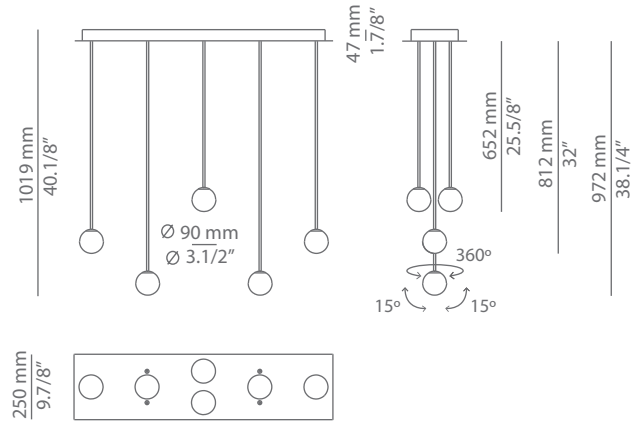

Glass shade could be ordered plain or with metal cover.

Pictures above might not show the specified dimensions or material. They are for illustration purposes only.

Ordering information

Product Code	Lamp	Finish
■ L100.6 plain glass	LED 6x3W (2700K / Ang 120° / >90 CRI / 24V) / 100V -277V (led included) A++ Typ* 6x300 lumens / Dimmable 0-10V Plain glass shade	■ 26 BLK Black ■ 20 GLD M Gold Matt ■ CUSTOM
■ L100.6A glass with cap	LED 6x3W (2700K / Ang 120° / >90 CRI / 24V) / 100V -277V (led included) A++ Typ* 6x300 lumens / Dimmable 0-10V Glass shade with cap	■ 26 BLK Black ■ 20 GLD M Gold Matt ■ CUSTOM
■ L100.11 plain glass	LED 11x3W (2700K / Ang 120° / >90 CRI / 24V) / 100V -277V (led included) A++ Typ* 11x300 lumens / Dimmable 0-10V Plain glass shade	■ 26 BLK Black ■ 20 GLD M Gold Matt ■ CUSTOM
■ L100.11A glass with cap	LED 11x3W (2700K / Ang 120° / >90 CRI / 24V) / 100V -277V (led included) A++ Typ* 11x300 lumens / Dimmable 0-10V Glass shade with cap	■ 26 BLK Black ■ 20 GLD M Gold Matt ■ CUSTOM

ALFI

L100.6 / L100.6A / L100.11 / L100.11A
suspension light

Date	Type
Project	
Location	
Model #	Quantity
Specifier	

Ordering information

Code	Composition includes	Finish
L100.6 plain glass	1 linear canopy 113743XX5	26 BLK Black
	2 stems 652mm 113743XX1	20 GLD M Gold Matt
	2 stems 812mm 113743XX2	CUSTOM
	2 stems 972mm 113743XX3	
	6 plain glass shades 113743000	
	1 driver 671000049 / Dimmable 1-10V	