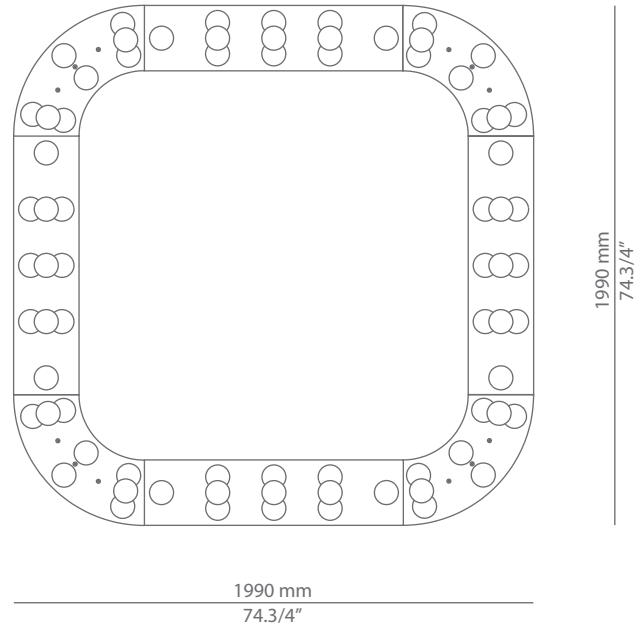

Canopy L100.11 / L100.11A