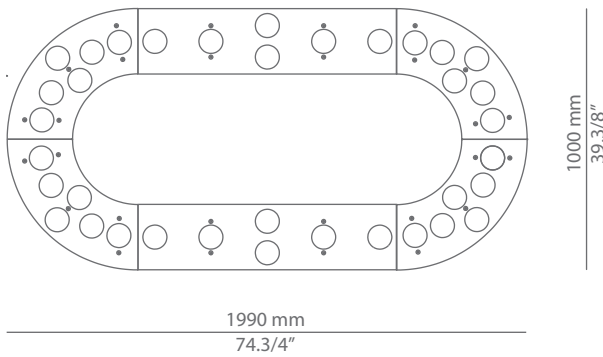

ALFI L100.6 / L100.6A / C50.6 / C50.6A

suspension light

Date	Type
Project	
Location	
Model #	Quantity
Specifier	

Many possible configurations with L100.6 / C50.6

To create compositions with L100 and C50 you need to order connector KIT 123743XX2

See ALFI C50 spec sheet for more information about canopy C50.6 / C50.6A

Canopy C50.6 / C50.6A