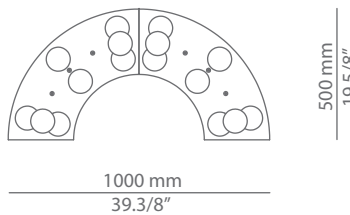

ALFI

L100.11 / L100.11A / C50.8 / C50.8A
suspension light

Date	Type
Project	
Location	
Model #	Quantity
Specifier	

Many possible configurations with L100.11 / C50.8

To create compositions with L100 and C50 you need to order connector KIT 123743XX2

See ALFI C50 spec sheet for more information about canopy C50.8 / C50.8A

Canopy C50.8 / C50.8A