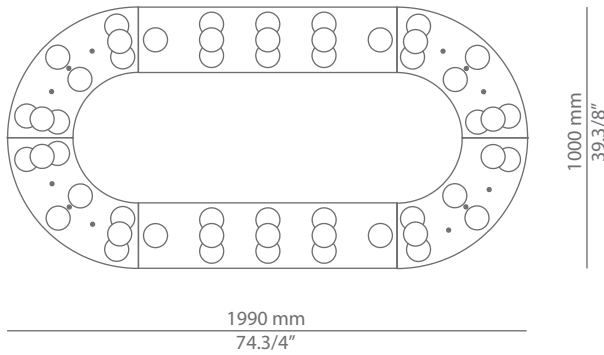

ALFI

L100.11 / L100.11A / C50.8 / C50.8A
suspension light

Date	Type
Project	
Location	
Model #	Quantity
Specifier	

Many possible configurations with L100.11 / C50.8

To create compositions with L100 and C50 you need to order connector KIT 123743XX2

See ALFI C50 spec sheet for more information about canopy C50.8 / C50.8A

Canopy C50.8 / C50.8A