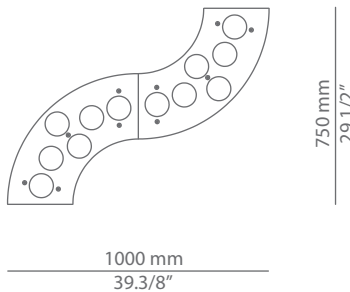

ALFI L100.6 / L100.6A / C50.6 / C50.6A

suspension light

Date	Type
Project	
Location	
Model #	Quantity
Specifier	

Many possible configurations with L100.6 / C50.6

To create compositions with L100 and C50 you need to order connector KIT 123743XX2

See ALFI C50 spec sheet for more information about canopy C50.6 / C50.6A

Canopy C50.6 / C50.6A