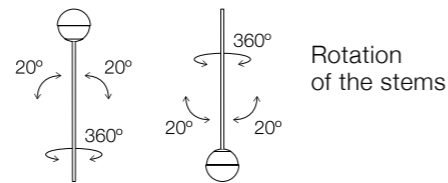

Additional

We offer custom finishes, sizes, and alternate lamping for projects.
Photographs may show non-standard products.