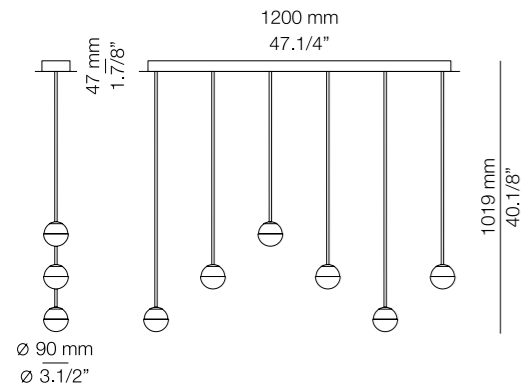

ALFI L120.6A

LED 6x3W **A++**
(2700K / Ang.120° / >90CRI / 24V)
100V - 277V / Typ* 6x300 lumens
Dimmable 0-10V
Glass shade with cap