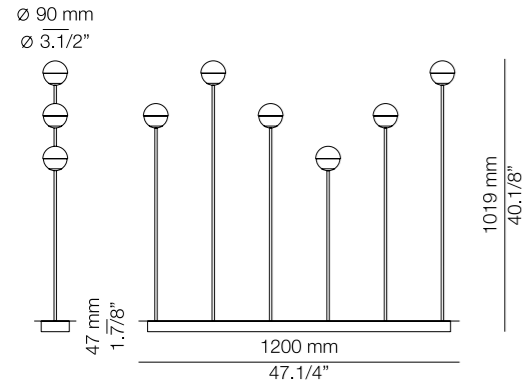

## p-3748

LED 3x3W **A++**  
 ( 2700K / Ang.120° / >90CRI / 24V )  
 230V / Typ\* 3x300 lumens  
 On/Off Switch  
 Glass shade with cap

### Finishes

- 26 BLK
- 20 GLD M