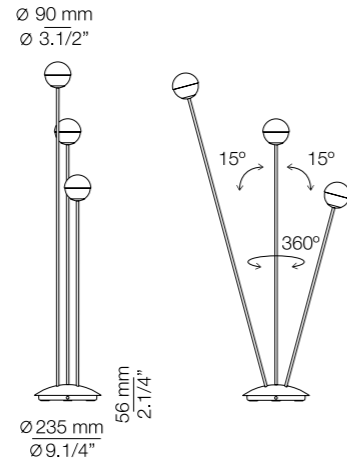

## p-3748

LED 3x3W **A++**  
 ( 2700K / Ang.120° / >90CRI / 24V )  
 230V / Typ\* 3x300 lumens  
 On/Off Switch  
 Glass shade with cap

### Finishes

- 26 BLK
- 20 GLD M