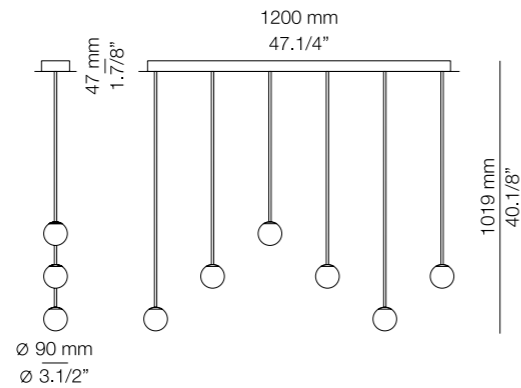

ALFI L120.6

LED 6x3W **A++**
(2700K / Ang.120° / >90CRI / 24V)
100V - 277V / Typ* 6x300 lumens
Dimmable 0-10V
Plain glass shade