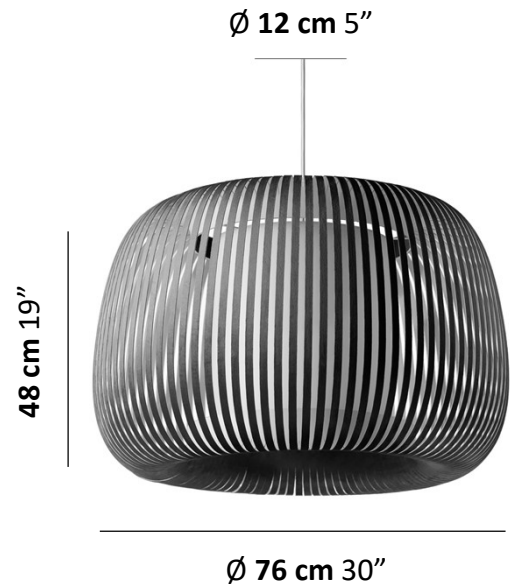

uplight group.

Uplight group, LLC. 1835 NE Miami Gardens Dr. N. Miami Beach, FL 33179.
Tel. +1.305.621.9602. sales@uplightgroup.com www.uplightgroup.com

Fixture Type _____
Project Name _____

illumination
425 Peachtree Hills Ave. NE #3 Atlanta, GA 30305
404.876.1064 sales@illumco.com