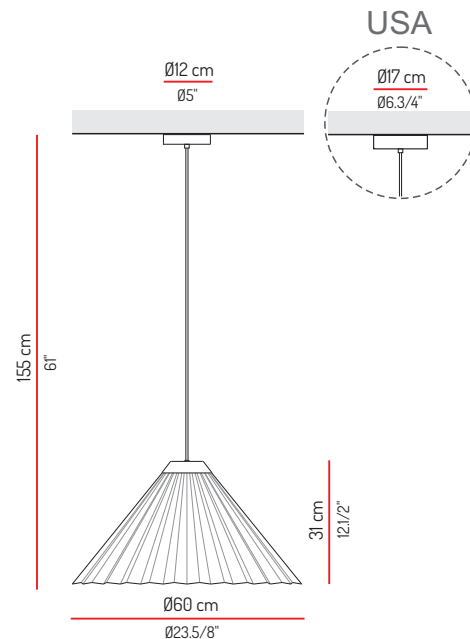

Typology: Suspension

Description / Descripción

Pendant lamp with a cotton textile shade and an opaque white PVC inside.
Textile material available in three different colors.
White metallic inner reflector and exterior trim.
Available in two version: SMD LED (indirect light) or E27 bulb (diffused light)
White ceiling rosette and black electric cable.

*Luminaria de suspensión con pantalla textil de algodón y PVC blanco opaco en el interior.
Material textil disponible en tres acabados.
Reflector y embellecedor metálico lacado blanco.
Disponible en dos versiones de iluminación: LED SMD (luz indirecta) o bombilla E27 (luz difusa).
Florón metálico blanco y cable negro.*