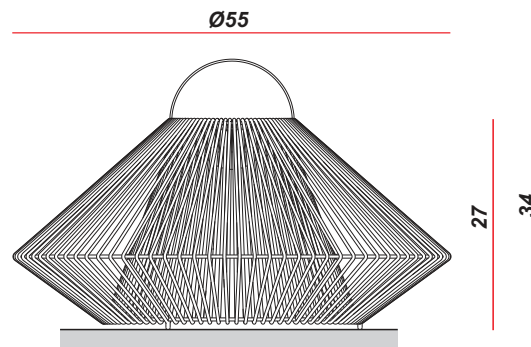

KD.111.14

Description / Descripción

- **Portable table lamp.**
- **Lamp without cables. Rechargeable LED lighting system**
- **Polypropylene cord lampshade with UV-treated in different colors.**
- **Available in 4 different sizes.**
- **Luminaire suitable for outdoor use. IP66**

- *Modelo de sobremesa portátil.*
- *Luminaria sin cables. Fuente de luz LED recargable.*
- *Pantalla de cordón polipropileno trenzado, disponible en varios colores. Tratamiento UVA.*
- *Disponible en 4 medidas diferentes.*
- *Apto para exteriores. IP66.*