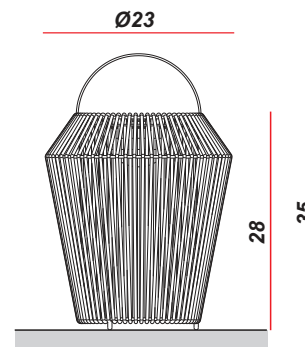

KD.110.14

Description / Descripción

- **Portable table lamp.**
- **Lamp without cables. Rechargeable LED lighting system**
- **Polypropylene cord lampshade with UV-treated in different colors.**
- **Available in 4 different sizes.**
- **Luminaire suitable for outdoor use. IP66**

- *Modelo de sobremesa portátil.*
- *Luminaria sin cables. Fuente de luz LED recargable.*
- *Pantalla de cordón polipropileno trenzado, disponible en varios colores. Tratamiento UVA.*
- *Disponible en 4 medidas diferentes.*
- *Apto para exteriores. IP66.*