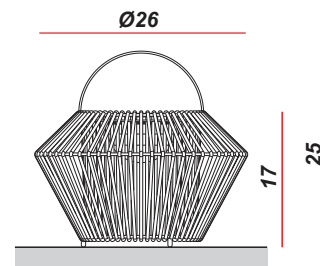

KD.109.14

Description / Descripción

- **Portable table lamp.**
- **Lamp without cables. Rechargeable LED lighting system**
- **Polypropylene cord lampshade with UV-treated in different colors.**
- **Available in 4 different sizes.**
- **Luminaire suitable for outdoor use. IP66**

- *Modelo de sobremesa portátil.*
- *Luminaria sin cables. Fuente de luz LED recargable.*
- *Pantalla de cordón polipropileno trenzado, disponible en varios colores. Tratamiento UVA.*
- *Disponible en 4 medidas diferentes.*
- *Apto para exteriores. IP66.*