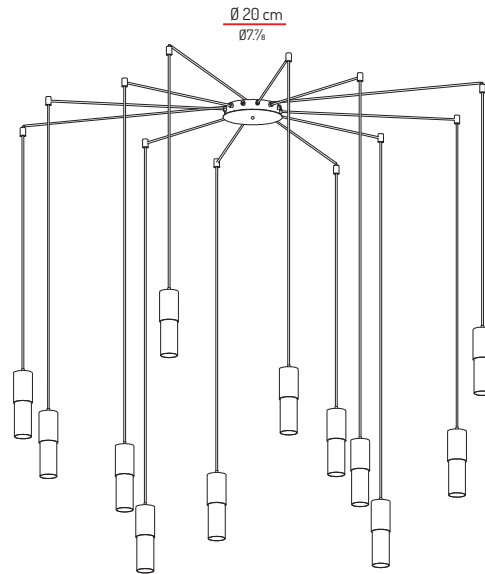

European version	
FKA127.04	12 x 6W LED GU10 230V
USA version	
TUS.FKA127.04	12 x 6W LED GU10 base 120V