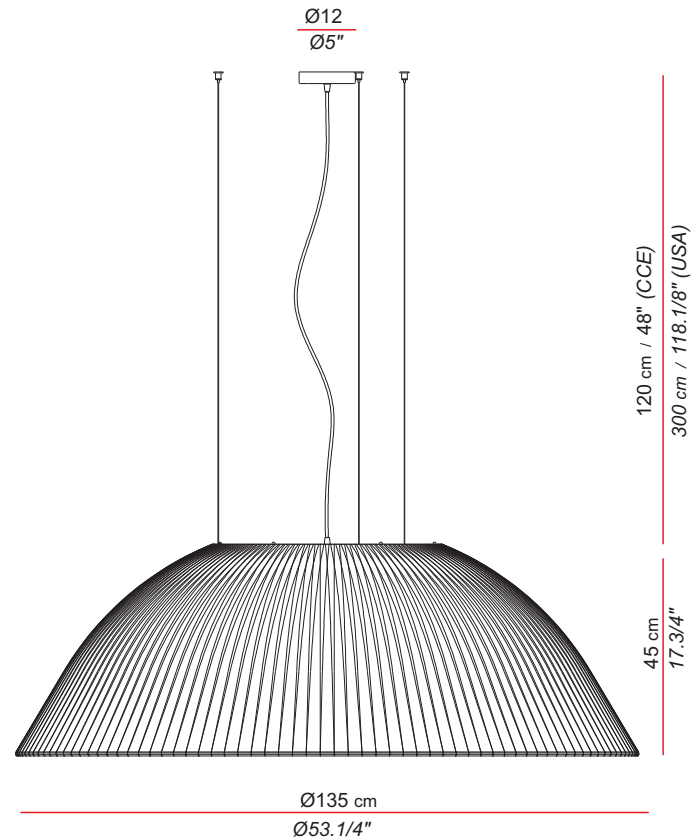

EV.135C

Typology: Suspension

Description / Descripción

Pendant lamp with a methacrylate structure lampshade and available with two different styles of ribbon (Group C): pleated ribbon or linen ribbon. Nickel ceiling rosette and height regulation system by steel cables. Available in three different sizes.

Suspensión con estructura de pantalla en metacrilato y disponible en dos estilos de cinta diferentes (Grupo C): cinta plisada o cinta lino. Florón en níquel i sistema de regulación de altura por cables de acero. Disponible en tres tamaños distintos.

Electrical characteristics

Características eléctricas

Voltage: 220-230V / 50-60Hz
120V / 60Hz (USA)

European version

EV.135C

LED 56W · 230V
3500lm · 2700K
TRIAC dimming

USA version

TUS.EV.135C

LED 32W · 120V
3500lm · 2700K
TRIAC dimming

Led module included / Módulo LED incluido

Packaging

Embalaje

1 box

135x135x55 cm / 1,01m³
53"x53"x22" / 35,5 ft³

Peso neto: 10 Kg
Net weight: 22 lb

Materials and finish

Materiales y acabados

Lampshade
Pantalla

Pleated fabrics - Group C
Cinta plisada - Grupo C

Methacrylate structure
Estructura de metacrilato

Canopy
Florón

Nickel
Niquelado

Electrical cable
Cable eléctrico

Silicone transparent
Silicona transparente

Certifications:

650° IP20

Light for indoor use only / Luminaria solo para uso interior