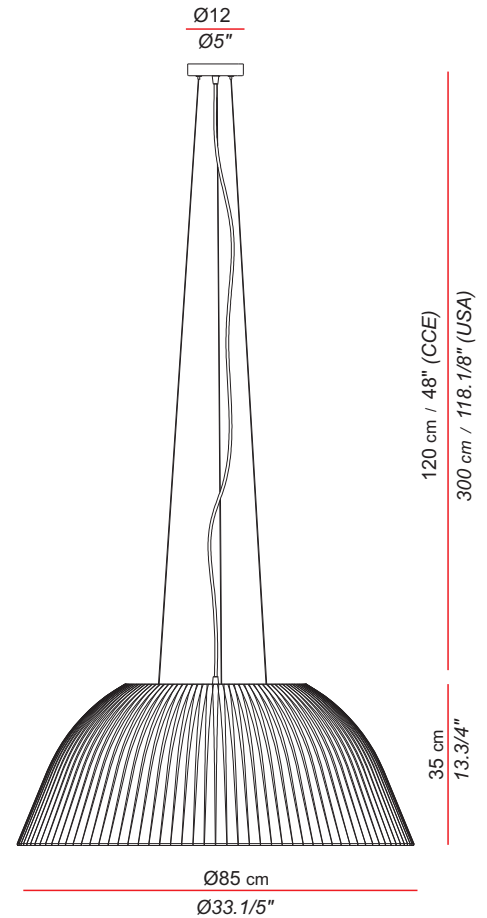

EV.085C

Typology: Suspension

Description / Descripción

Pendant lamp with a methacrylate structure lampshade and available with two different styles of ribbon (Group C): pleated ribbon or linen ribbon. Nickel ceiling rosette and height regulation system by steel cables. Available in three different sizes.

Suspensión con estructura de pantalla en metacrilato y disponible en dos estilos de cinta diferentes (Grupo C): cinta plisada o cinta lino. Florón en níquel i sistema de regulación de altura por cables de acero. Disponible en tres tamaños distintos.

Electrical characteristics

Características eléctricas

Voltage: 220-230V / 50-60Hz
120V / 60Hz (USA)

European version

EV.085C

LED 32W · 230V
2000lm · 2700K
TRIAC dimming

USA version

TUS.EV.085C

LED 32W · 120V
2000lm · 2700K
TRIAC dimming

Led module included / Módulo LED incluido

Packaging

Embalaje

1 box

94x94x50 cm / 0,45m³
37"x37"x20" / 16 ft³

Peso neto: 6 Kg
Net weight: 13 lb

Materials and finish

Materiales y acabados

Lampshade
Pantalla

Pleated fabrics - Group C
Cinta plisada - Grupo C

Methacrylate structure
Estructura de metacrilato

Canopy
Florón

Nickel
Níquelado

Electrical cable
Cable eléctrico

Silicone transparent
Silicona transparente

Certifications:

IP20

Light for indoor use only / Luminaria solo para uso interior