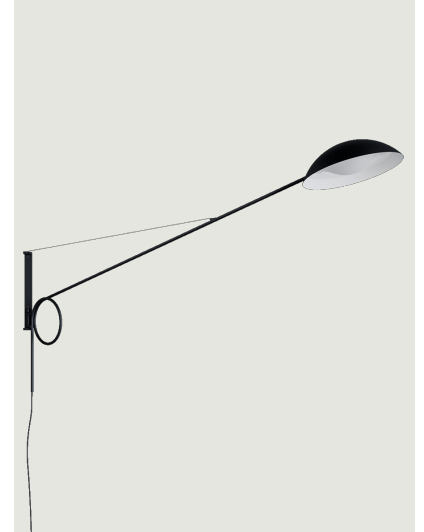

Spring

Model Spring Medium Wall

Spring is an arm lamp that reinterprets a classic in a contemporary way, adding a touch of lifestyle.

Spring Medium Wall

Light source

LED E26
1 x 25 W

Structure: Metal

● Deep Black

Spring Large Wall

Spring Ceiling

Spring Floor

Spring Model Spring Large Wall

Spring is an arm lamp that reinterprets a classic in a contemporary way, adding a touch of lifestyle.

Spring Large Wall

Light source

LED E26
1 x 25 W

Structure: Metal

● Deep Black

Code

51452 2000U

Net weight: 8.16 lbs

Parcels: 1

IP20