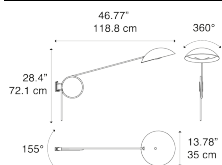

Spring

Model Spring Medium Wall

Spring is an arm lamp that reinterprets a classic in a contemporary way, adding a touch of lifestyle.

Spring Medium Wall

Light source

LED E26
1 x 25 W

Structure: Metal

● Deep Black

Code

51451 2000U

Net weight: 5.51 lbs

Parcels: 1

IP20

Energy Saving

ERC

Options of Spring

LED E26
1 x 25 W

Structure: Metal

● Deep Black

Code

51452 2000U

Net weight: 8.16 lbs

Parcels: 1

IP20