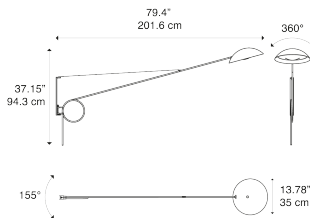

Spring Large Wall