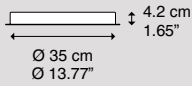

Net weight: 0.44 kg

Gross weight: 0.00 kg

Parcels: N°2

Volume: 0.000 m³

Dim

IP20

Energy Saving

Flask B	Light source	Frame	Diffuser: Blown Glass	Code
	LED Medium base • 1 x max 15W	—	 Metallic black	503303
		—	 Mineral sand	503304

Net weight: 0.95 kg Gross weight: 0.00 kg Parcels: N°2 Volume: 0.000 m³

 Dim
  IP20
  Energy Saving

Flask C	Light source	Frame	Diffuser: Blown Glass	Code
	LED Medium base • 1 x max 15W	—	 Metallic black	503305
		—	 Mineral sand	503306

Net weight: 0.75 kg Gross weight: 0.00 kg Parcels: N°2 Volume: 0.000 m³

 Dim
  IP20
  Energy Saving

3 Lights Round Cluster

Ø 38 cm
Ø 14.96"

Net weight/ Peso netto: 3.55 kg

Pack/ Colli: 1

Description
Descrizione