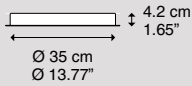

Net weight/ Peso netto: 3.55 kg

Pack/ Colli: 1

Round canopy
for 5 suspensions

Rosone circolare
per 5 sospensioni

● Matte White – 9010
Bianco Opaco – 9010

● Matte Black – 9005 ^{NEW}
Nero Opaco – 9005

Cluster system

500015

500059

500515

500559