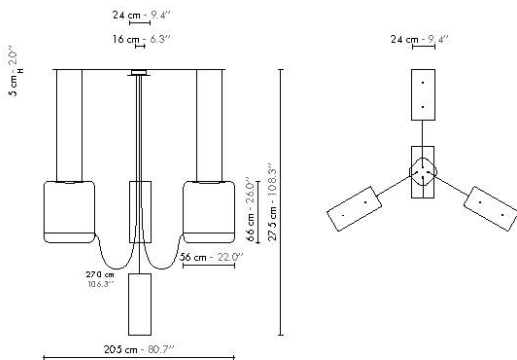

Ref: Lu4gcedl

425 Peachtree Hills Ave. NE #3 Atlanta, GA 30305
404.876.1064 sales@illumco.com