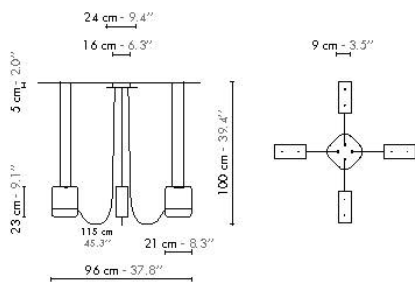

1 Ref: Lu4pcedl

2 Ref: Lu4predl

illuminations

425 Peachtree Hills Ave. NE #3 Atlanta, GA 30305
404.876.1064

sales@illumco.com