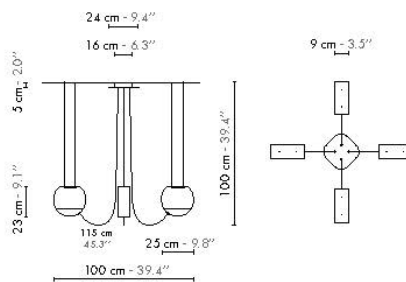

1 Ref: Lu4pcedl

2 Ref: Lu4predl

illuminations

425 Peachtree Hills Ave. NE #3 Atlanta, GA 30305
404.876.1064

sales@illumco.com