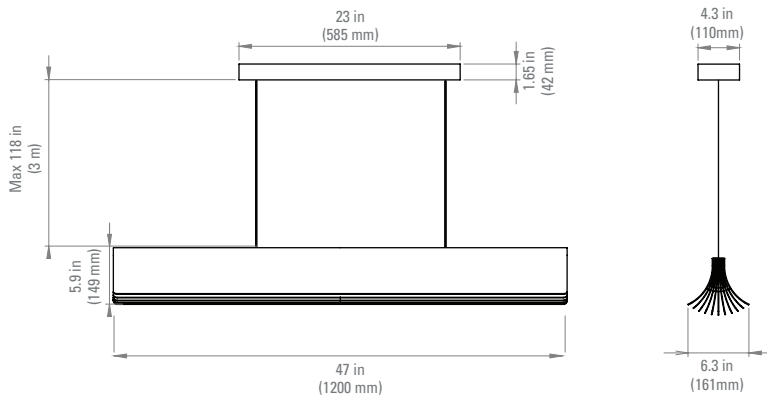

RESPIRO 1200

by Philippe Nigro

TECHNICAL SHEET

North America standards

FICHE TECHNIQUE

normes Nord Américaines

PENDANT LAMP

SUSPENSION

Material Matériau	Anodized aluminum Aluminium anodisé
Net weight Poids net	8 kg
Base Embase	23 x 1.65 x 4.3 in 585 x 42 x 110 mm
Packaging Emballage	51.96 x 10.63 x 10.63 in 1320 x 270 x 270 mm
IP IP	20

Voltage Tension	110V
Class Classe	1
Watt Watt	34W
Source Source	INTEGRATED LED 2700K
Lumens output Lumens	3400 lm (nominal value) 3400 lm (valeur nominale)
Driver Driver	Driver supplied (7 x 2.4 x 1.4 in) TRIAC dimmable 840 mA / 45W Driver fourni (180 x 60 x 35 mm) Dimmable TRIAC 840 mA / 45W
Wire Câble	Length : 118 in Longueur : 3 m
Switch Interrupteur	NA
Plug Fiches	NA

FINISH FINITION

Gold - Gold
GOL - GOL