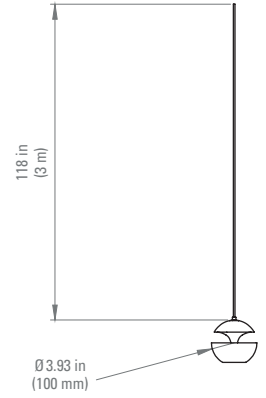

HERE COMES THE SUN MINI

by Bertrand Balas

TECHNICAL SHEET North America standards

FICHE TECHNIQUE normes Nord Américaines

PENDANT LAMP

SUSPENSION

Material Matériau	Steel Acier
Net weight Poids net	0,5kg
Base Embase	4.72 in 120mm
Packaging Emballage	7 x 10.23 x 6.29 in 180 x 260 x 160 mm
IP IP	20

Voltage Tension	110V
Class Classe	1
Watt Watt	2W
Bulb type Type d'ampoule	G4 LED (Bulb included) G4 LED (Ampoule fournie)
Lumens output Lumens	200 lm (estimated value) 200 lm (valeur estimée)
Driver Driver	Driver supplied, not dimmable Driver fourni, non dimmable
Wire Câble	Coaxial cable, length : 118 in Câble coaxial, longueur : 3 m
Switch Interrupteur	NA
Plug Fiches	NA

Black

HERE COMES THE SUN MINI (FOR CLUSTERS)

by Bertrand Balas

TECHNICAL SHEET North America standards

FICHE TECHNIQUE normes Nord Américaines

PENDANT LAMP

SUSPENSION

Material Matériau	Steel Acier
Net weight Poids net	0,5kg
Base Embase	4.72 in 120mm
Packaging Emballage	7 x 10.23 x 6.29 in 180 x 260 x 160 mm
IP IP	20

by Bertrand Balas

TECHNICAL SHEET North America standards

FICHE TECHNIQUE normes Nord Américaines

ACCESSORIES

ACCESSOIRES

Materials Matériaux	Steel, white painted Acier, peinture blanche
Bases	15.8 in 23.6 in Ø 7.8 in Ø 15.3 in
Embases	400 mm 600 mm Ø 200 mm Ø 390 mm