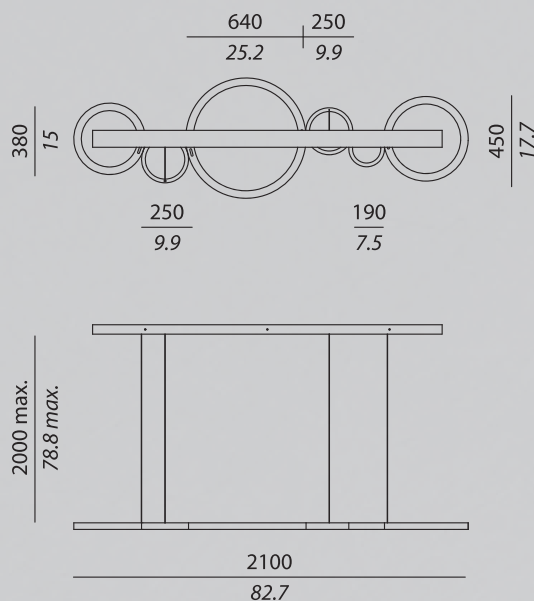

VEGAS SO

TECHNICAL SHEET

UBICAZIONE : interni / **LOCATION** : indoor

CODICE IP / IP CODE : IP20

TIPOLOGIA / TYPOLOGY :

Lampada a sospensione / *Suspended lamp*

FINITURE e MATERIALI / FINISHES and MATERIALS :

Legno con finitura bronzo e bronzo chiaro /
Wood with bronze and light bronze finish

Disco diffusore in alicrite effetto alabastro /
Diffuser disc in alicrite, alabaster effect

CABLE

MATERIALE / MATERIAL :

Cavo in tessuto nero. Cavetti in acciaio

Black fabric cable. Steel cables

LUNGHEZZA CAVO / LENGTH OF THE CABLE :

2000 mm

LIGHT SOURCE

FONTE inclusa / SOURCE included :

3 x Strip Led +

3 x COB Led

POTENZA / POWER :

Strip Led: 2 x 12 W + 1 x 8 W

COB Led: 3 x 12 W

TEMPERATURA DI COLORE / COLOUR TEMPERATURE :

2700 K

CRI : >93

EMISSIONE / EMISSION :

Strip Led: 2 x 430 Lm + 1 x 300 Lm

COB Led: 3 x 800 Lm

ALIMENTAZIONE / TENSION : 220 V

TECHNICAL DRAWINGS