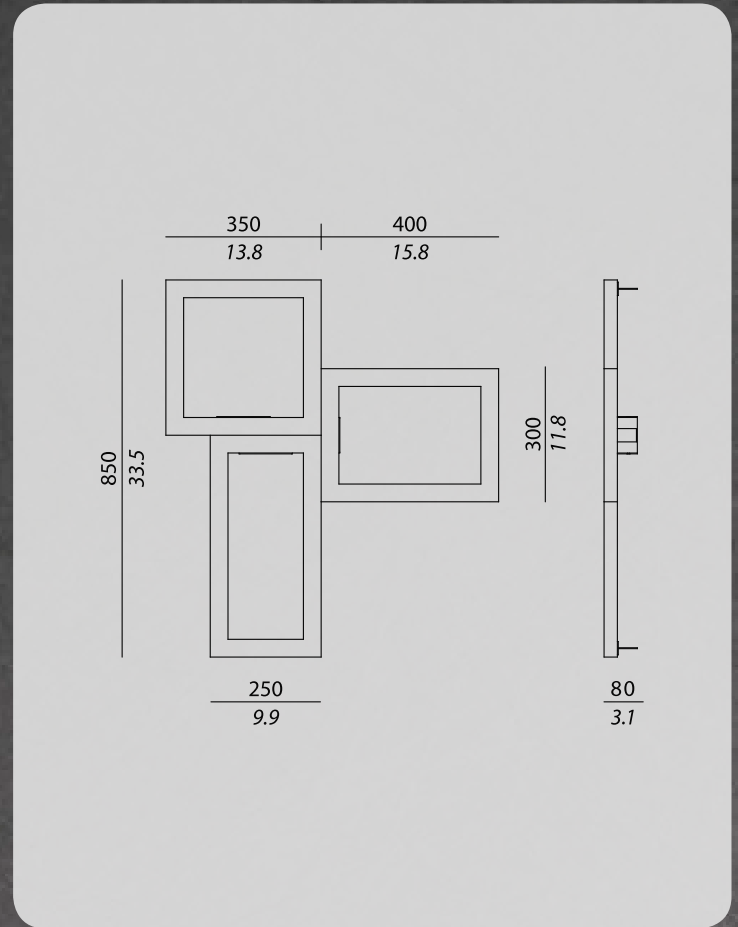

Dimmerabile / Dimmable

1-10 DVC

10V PWM

BOX SIZES

Box 1:

WIDTH : 4.3 inc

DEPTH : 43.3 inc

HIGHT : 43.3 inc

WEIGHT : 28.7 lb

TECHNICAL DRAWINGS

CERTIFICATION