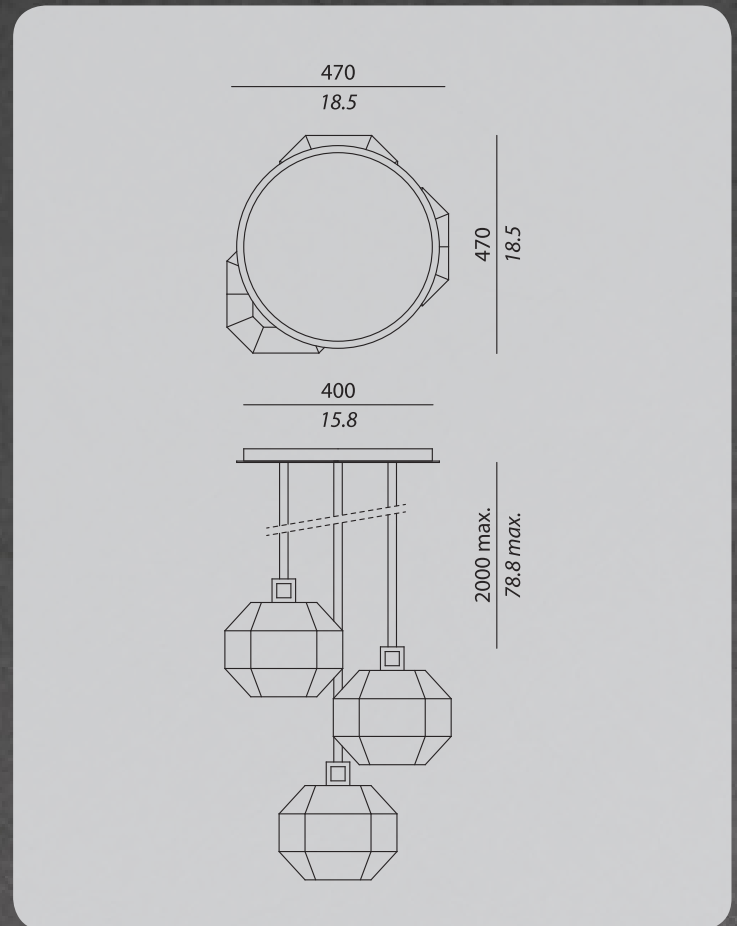

LIGHT SOURCE

LIGHT SOURCES *not* included :

3 x E26 Led

POWER : 7 W

BOX SIZES

Box 1:

WIDTH : 20.5 inc

DEPTH : 20.5 inc

HIGHT : 6.8 inc

WEIGHT : 16.6 lb

Box 2 (x3):

WIDTH : 12.3 inc

DEPTH : 12.3 inc

HIGHT : 22.1 inc

WEIGHT : 15.5 lb

TECHNICAL DRAWINGS

78.7 inc

LIGHT SOURCE

LIGHT SOURCES *not* included :

3 x E26 Led

POWER : 7 W

BOX SIZES

Box 1:

WIDTH : 20.5 inc

DEPTH : 20.5 inc

HIGHT : 6.8 inc

WEIGHT : 16.6 lb

Box 2 (x3):

WIDTH : 12.3 inc

DEPTH : 12.3 inc

HIGHT : 22.1 inc

WEIGHT : 15.5 lb