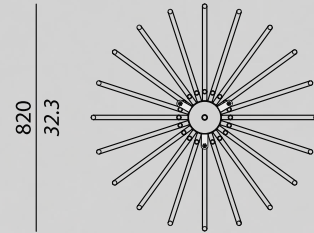

## BOX SIZES

Box 1:

**WIDTH :** 38.7 inc

**DEPTH :** 38.7 inc

**HIGHT :** 17.4 inc

**WEIGHT :** 37.5 lb

## TECHNICAL DRAWINGS