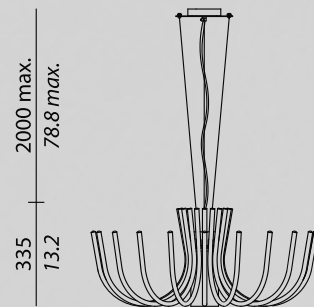

## TECHNICAL SHEET

**LOCATION :** *indoor*

**IP CODE :** IP20

**TIPOLOGIA / TYPOLOGY :** *Suspended lamp*

**FINISHES and MATERIALS :**

*Light satin bronze or polished black nickel body*

*White glass diffuser*

## BOX SIZES

Box 1:

**WIDTH :** 38.7 inc

**DEPTH :** 38.7 inc

**HIGHT :** 17.4 inc

**WEIGHT :** 37.5 lb

## TECHNICAL DRAWINGS