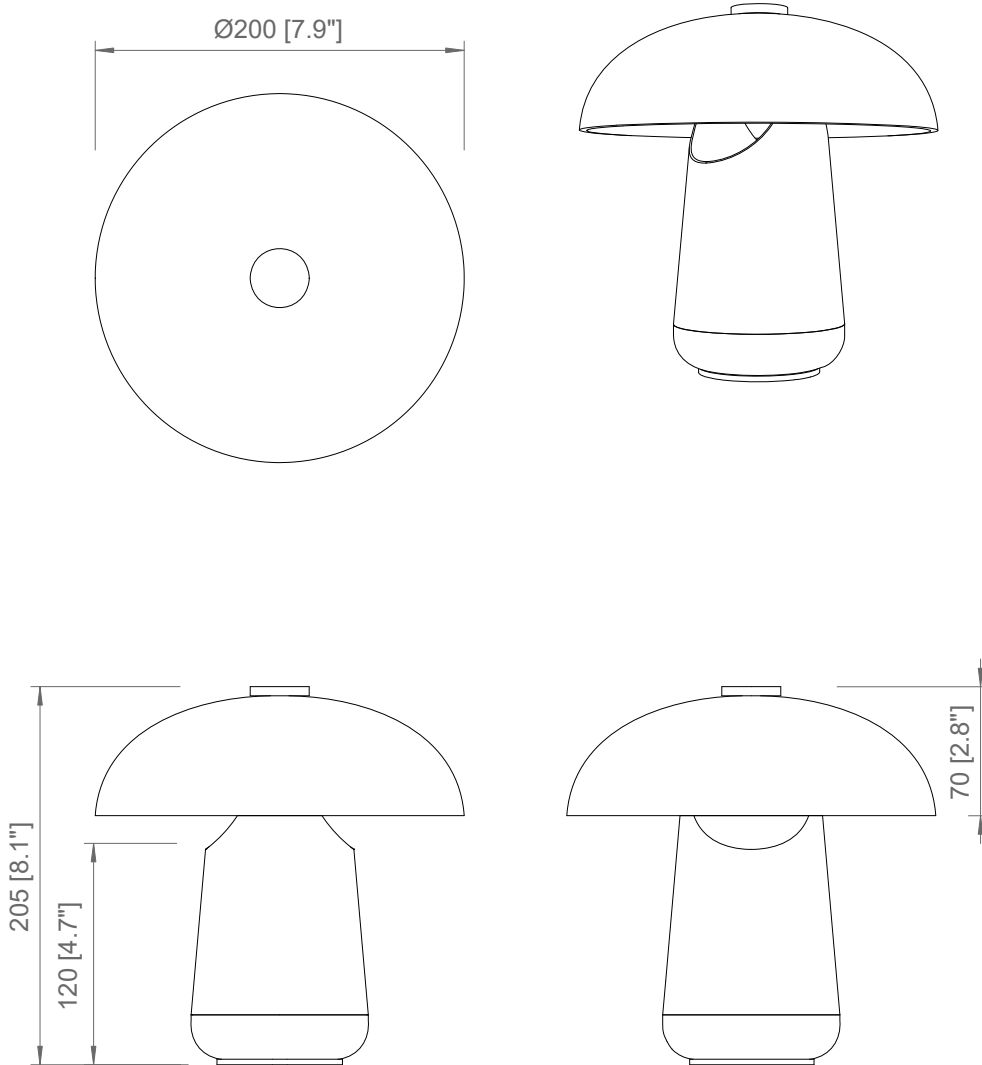

PRODOTTO / PRODUCT   IMBALLI / PACKAGING

Peso-Weight

1 kg / 2.2 lbs

Box 1

L: 270 mm / 10.6"

P-W: 270 mm / 10.6"

H: 290 mm / 11.4"

Peso-Weight: 2 kg / 4.4 lbs