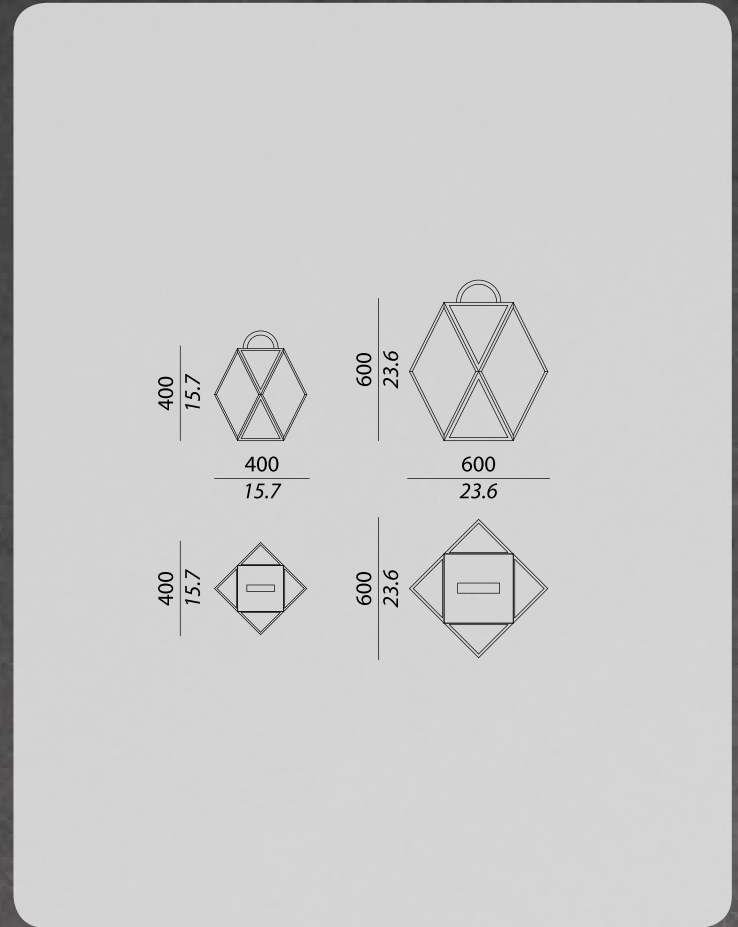

MUSE OUTDOOR (USA)

TECHNICAL SHEET

LOCATION : *wet location*

IP CODE : IP65

TPOLOGY : *Floor lamp*

FINISHES and MATERIALS :

Black or white pearl lacquered frame

Braided leather handle, black or white colour

Satin acrylic diffuser

CABLE

MATERIAL :

Black cable with IP65 connector

LENGTH OF THE CABLE :

78.7 inc

LIGHT SOURCE

LIGHT SOURCES *not included* :

1 x E26 compact fluorescent (CFL)

POWER : 23 W

Suitable for LED lamps

BOX SIZES

Box 1 (Medium):

WIDTH : 20.5 inc
DEPTH : 20.5 inc
HIGHT : 21.7 inc
WEIGHT : 15.4 lb

Box 1 (Large):

WIDTH : 25.3 inc
DEPTH : 25.3 inc
HIGHT : 28.9 inc
WEIGHT : 27.5 lb

TECHNICAL DRAWINGS