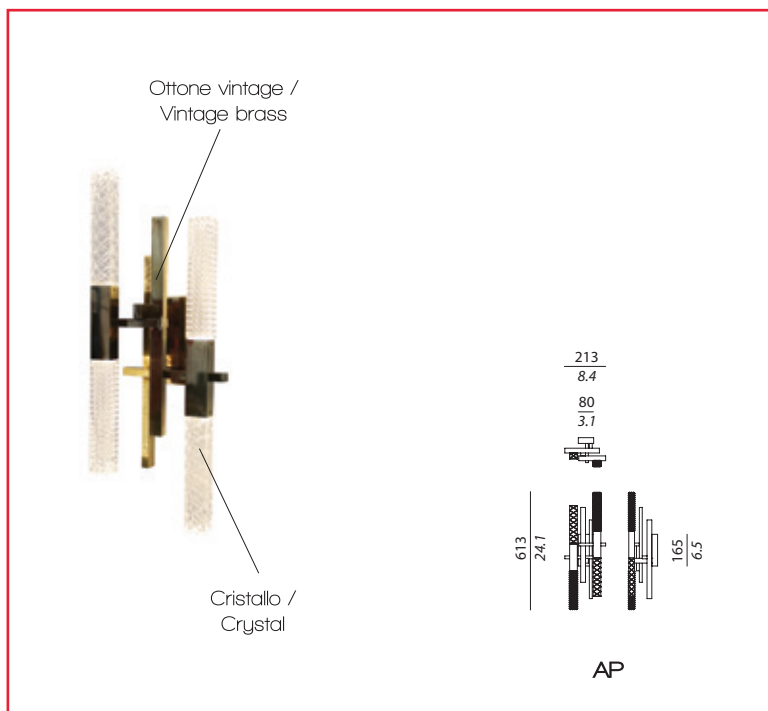

Mikado Ap

MIKADO

informazioni tecniche / technical info

Finiture / Finishes

Struttura in ottone vintage.
Diffusori in cristallo trasparente (Inciso / Prismatico)

*Vintage brass body.
Clear crystal diffusers (Engraved / Prismatic).*

Fonte luminosa / Light source

CE

AP:
4 x custom LED 4 W
(tot. 2240 Lm)
3000 K , CRI: 90

AP SOLO:
2 x custom LED 4 W
(tot. 1120 Lm)
3000 K , CRI: 90

SO SOLO:
2 x custom LED 4 W
(tot. 1120 Lm)
3000 K , CRI: 90

Dimmerabile / Dimmable

Compatibili con sistemi di controllo remoto. (Consultare il sito).

Compatible with digital control systems. (Check on website for more info).

USA

AP:
4 x custom LED 4 W
(tot. 2240 Lm)
3000 K , CRI: 90

AP SOLO:
2 x custom LED 4 W
(tot. 1120 Lm)
3000 K , CRI: 90

SO SOLO:
2 x custom LED 4 W
(tot. 1120 Lm)
3000 K , CRI: 90

Dimmable

Compatible with digital control systems.

(Check on website for more info).