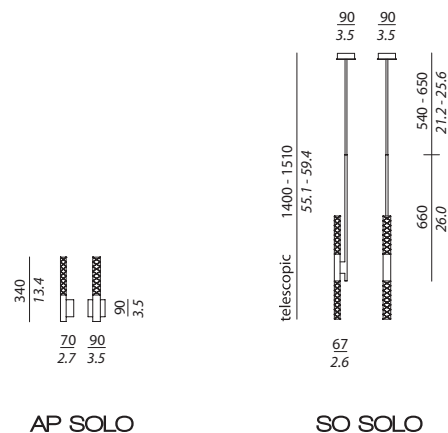

Mikado Ap

MIKADO

informazioni tecniche / technical info

Finiture / Finishes

Struttura in ottone vintage.
Diffusori in cristallo trasparente (Inciso / Prismatico)

*Vintage brass body.
Clear crystal diffusers (Engraved / Prismatic).*

Fonte luminosa / Light source

CE

AP:
4 x custom LED 4 W
(tot. 2240 Lm)
3000 K , CRI: 90

AP SOLO:
2 x custom LED 4 W
(tot. 1120 Lm)
3000 K , CRI: 90

SO SOLO:
2 x custom LED 4 W
(tot. 1120 Lm)
3000 K , CRI: 90

AP SOLO:
2 x custom LED 4 W
(tot. 1120 Lm)
3000 K , CRI: 90

SO SOLO:
2 x custom LED 4 W
(tot. 1120 Lm)
3000 K , CRI: 90

Dimmable

Compatible with digital control systems.

(Check on website for more info).