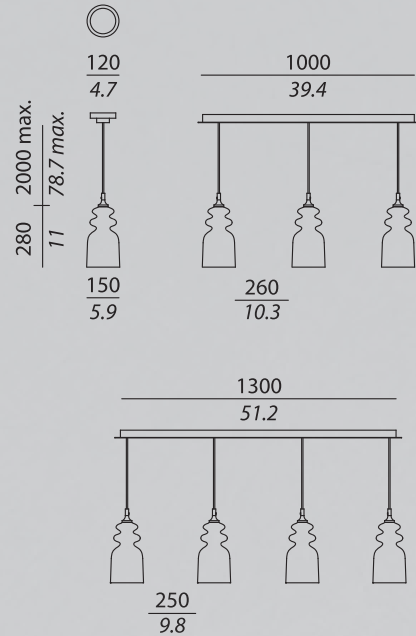

### TECHNICAL SHEET

LOCATION : indoor

IP CODE : IP20

TPOLOGY :

Track to connect the lamps in series of 3 or 4

FINISHES and MATERIALS :

Polished chrome or satin bronze

### TECHNICAL DRAWINGS

### BOX SIZES

Ceiling bar 3:

WIDTH : 5.6 inc  
DEPTH : 3.4 inc  
HEIGHT : 42.6 inc  
WEIGHT : 6.6 lb

Ceiling bar 4:

WIDTH : 4.3 inc  
DEPTH : 4.3 inc  
HEIGHT : 67 inc  
WEIGHT : 6.6 lb