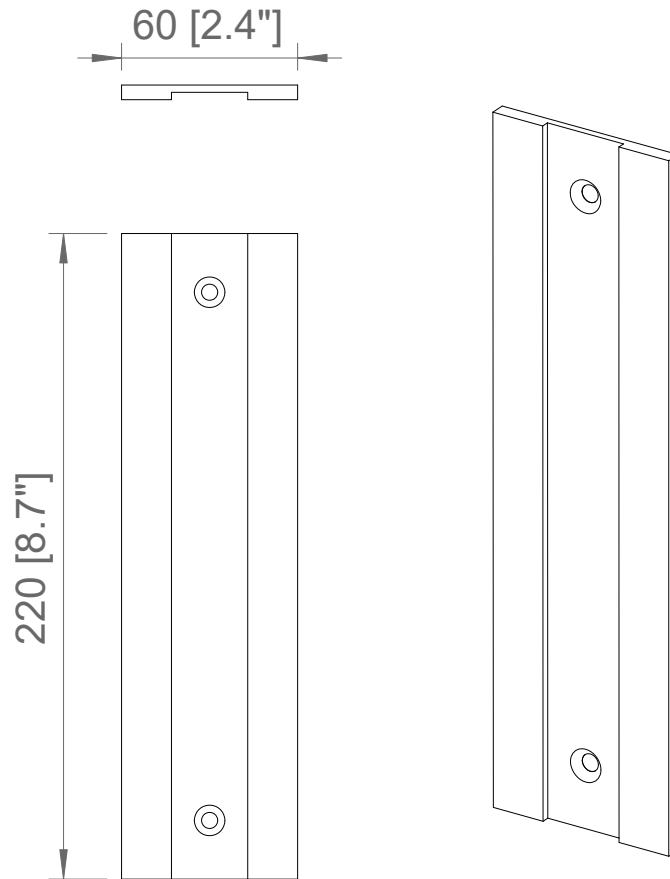

PRODOTTO / PRODUCT **IMBALLI / PACKAGING**

Peso-Weight
1 kg / 2.2 lbs

Box 1
L: 780 mm / 30.7"
P-W: 140 mm / 5.5"
H: 80 mm / 3.1"
Peso-weight: 1 kg / 2.2 lbs

PRODOTTO / PRODUCT IMBALLI / PACKAGING

Peso-Weight
1 kg / 2.2 lbs

Box 1
L: 1080 mm / 42.5"
P-W: 140 mm / 5.5"
H: 80 mm / 3.1"
Peso-weight: 1 kg / 2.2 lbs

G+T BATTERY / FISSAGGIO IN PELLE PER SEDUTE E IMBOTTITI
LEATHER COVERED SOFA HANGING ACCESSORY