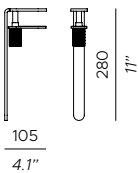

Fissaggio da tavolo
- Pelle marrone testa di moro
Table fixing accessory
- *Dark brown leather*