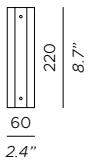

FISSAGGI PER VERSIONE BATTERIA / *FIXINGS FOR BATTERY VERSION*

Fissaggio a parete
- PVD bronzo rame lucido
- PVD nickel lucido
Table fixing accessory
- *PVD polished copper bronze*
- *PVD polished nickel*