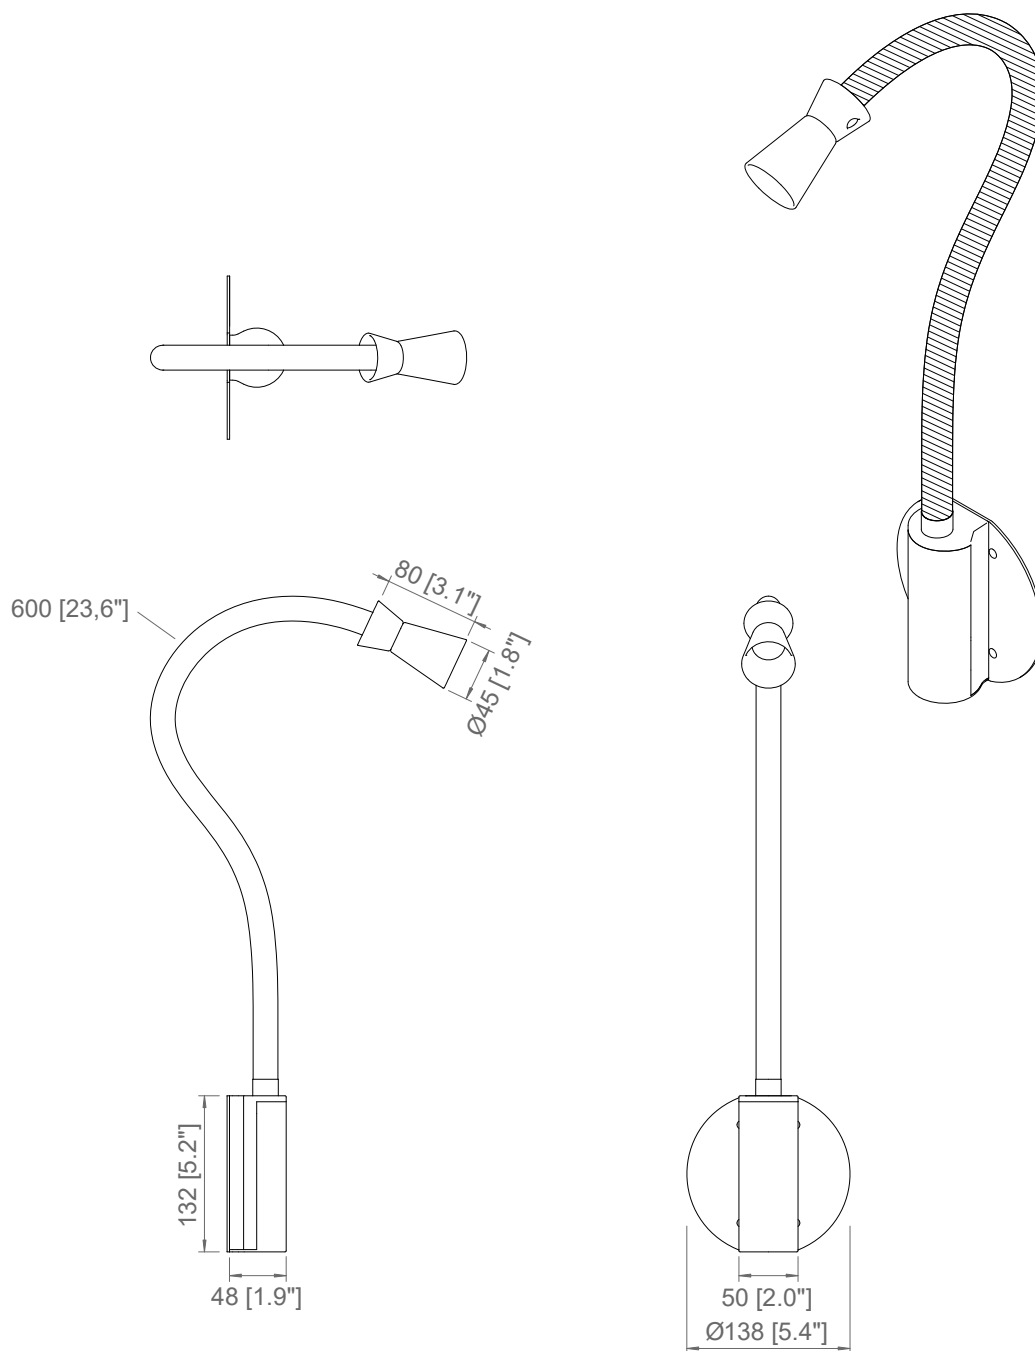

PRODOTTO / PRODUCT   **IMBALLI / PACKAGING**

Peso-Weight
1 kg / 2.2 lbs

Box 1
L: 780 mm / 30.7"
P-W: 140 mm / 5.5"
H: 80 mm / 3.1"
Peso-weight: 1 kg / 2.2 lbs