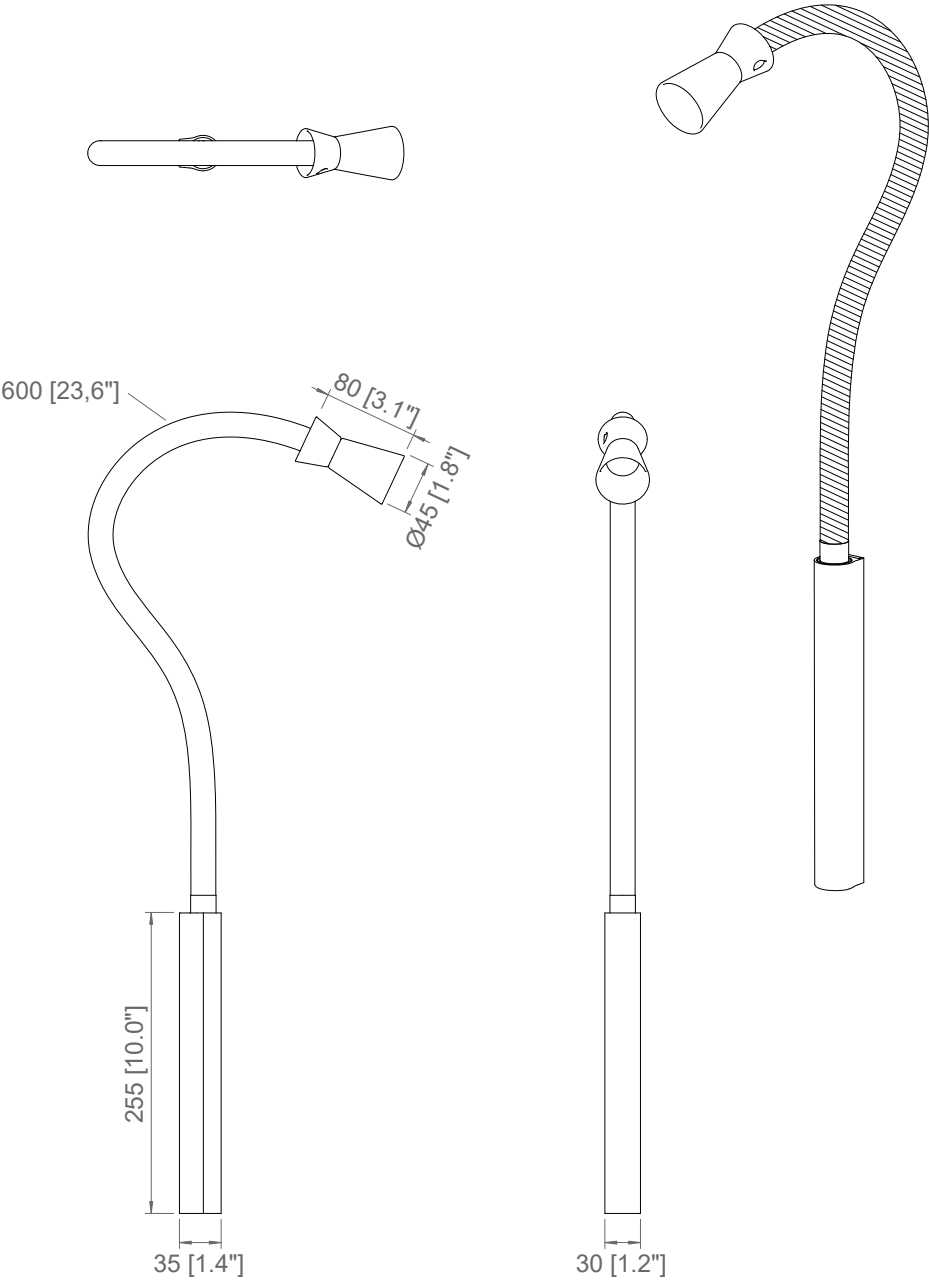

PRODOTTO / PRODUCT   IMBALLI / PACKAGING

Peso-Weight
1 kg / 2.2 lbs

Box 1
L: 1080 mm / 42.5"
P-W: 140 mm / 5.5"
H: 80 mm / 3.1"
Peso-weight: 1 kg / 2.2 lbs