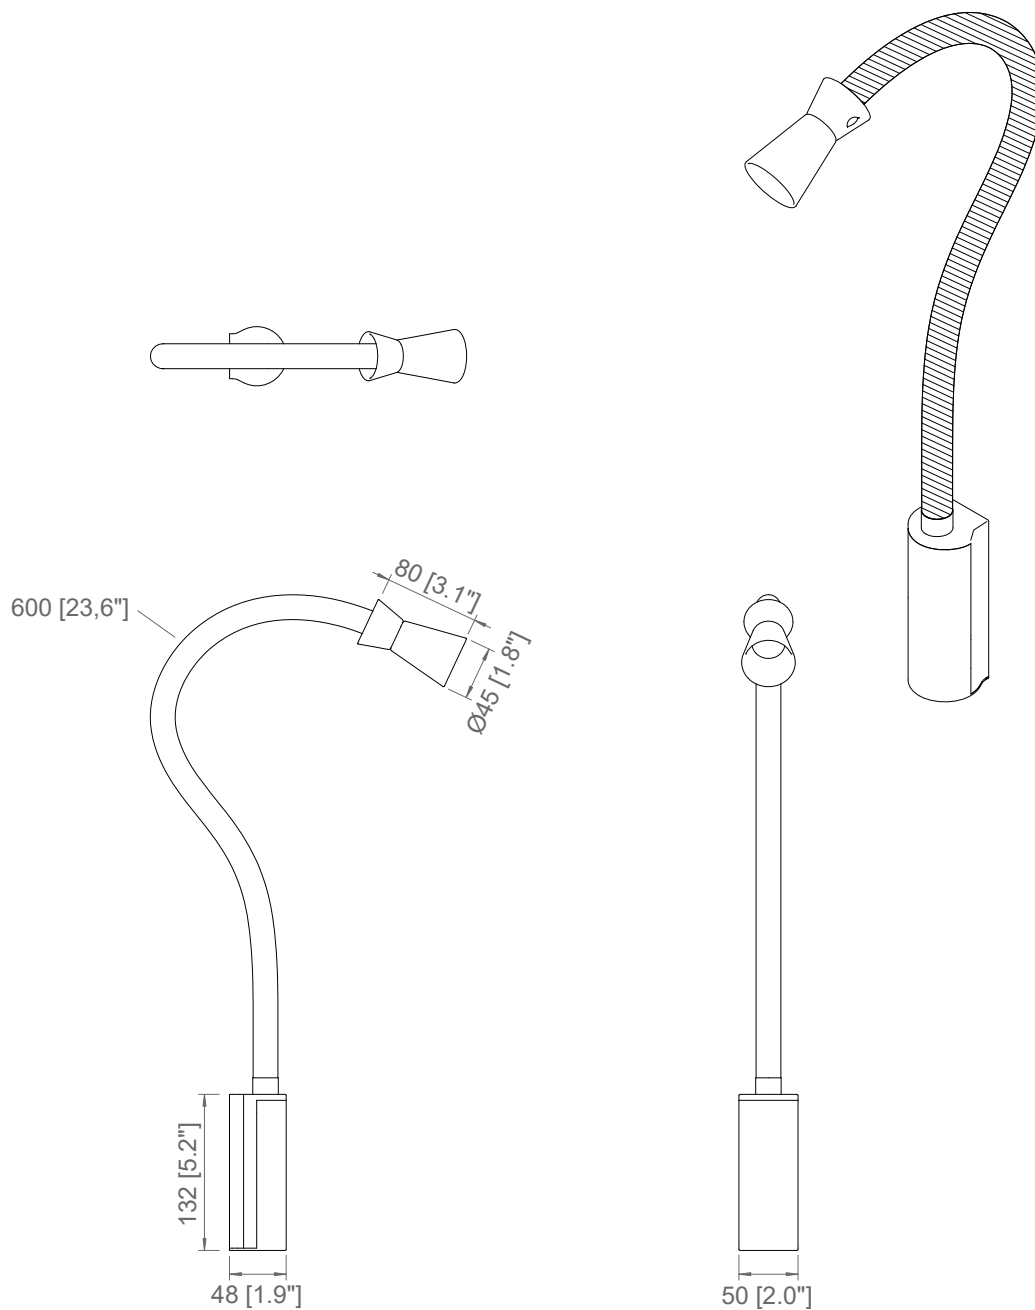

PRODOTTO / PRODUCT   **IMBALLI / PACKAGING**

Peso-Weight 1 kg / 2.2 lbs	Box 1 L: 780 mm / 30.7" P-W: 140 mm / 5.5" H: 80 mm / 3.1" Peso-weight: 1 kg / 2.2 lbs