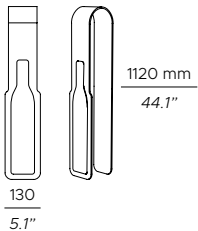

Fissaggio per sedute e imbottiti
- Pelle marrone testa di moro
Seats & sofa fixing accessory
- *Dark brown leather*