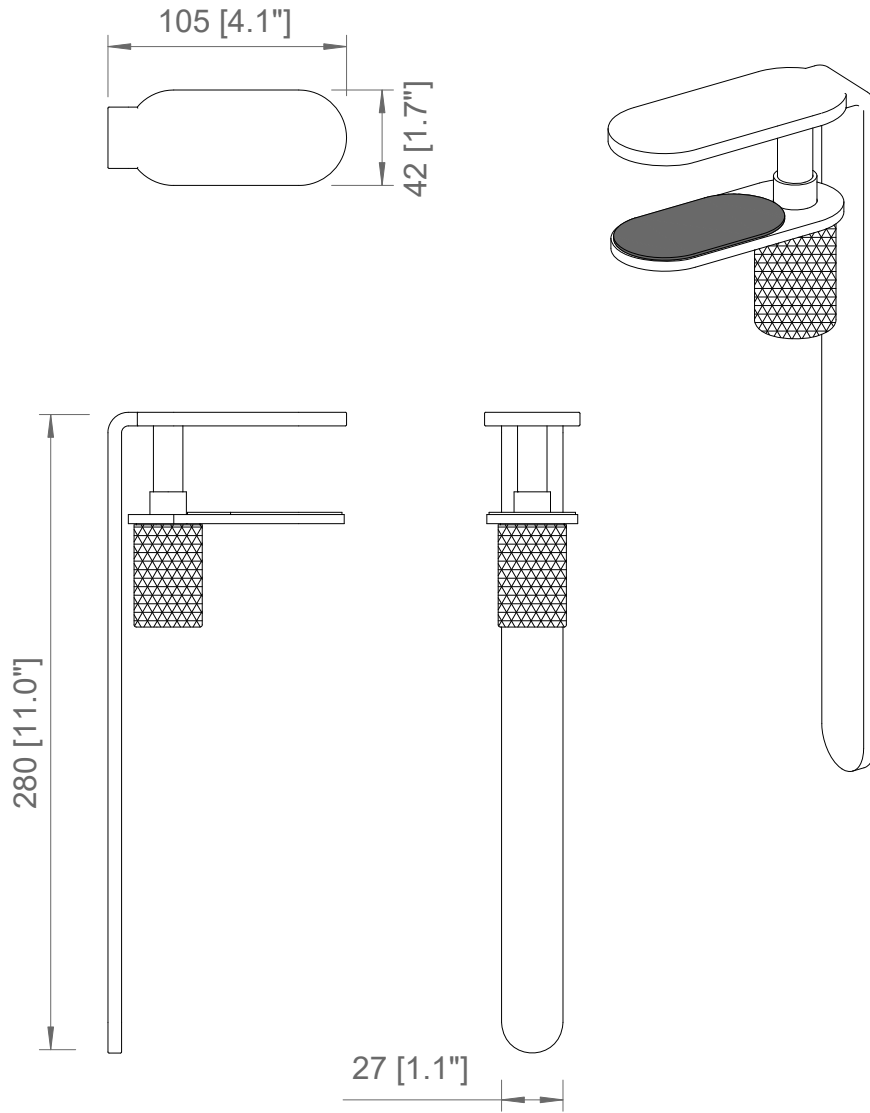

PRODOTTO / PRODUCT **IMBALLI / PACKAGING**

Peso-Weight
1 kg / 2.2 lbs

Box 1
L: 780 mm / 30.7"
P-W: 140 mm / 5.5"
H: 80 mm / 3.1"
Peso-weight: 1 kg / 2.2 lbs

PRODOTTO / PRODUCT IMBALLI / PACKAGING

Peso-Weight
1 kg / 2.2 lbs

Box 1
L: 1080 mm / 42.5"
P-W: 140 mm / 5.5"
H: 80 mm / 3.1"
Peso-weight: 1 kg / 2.2 lbs

G+T BATTERY / FISSAGGIO IN PELLE PER SEDUTE E IMBOTTITI
LEATHER COVERED SOFA HANGING ACCESSORY