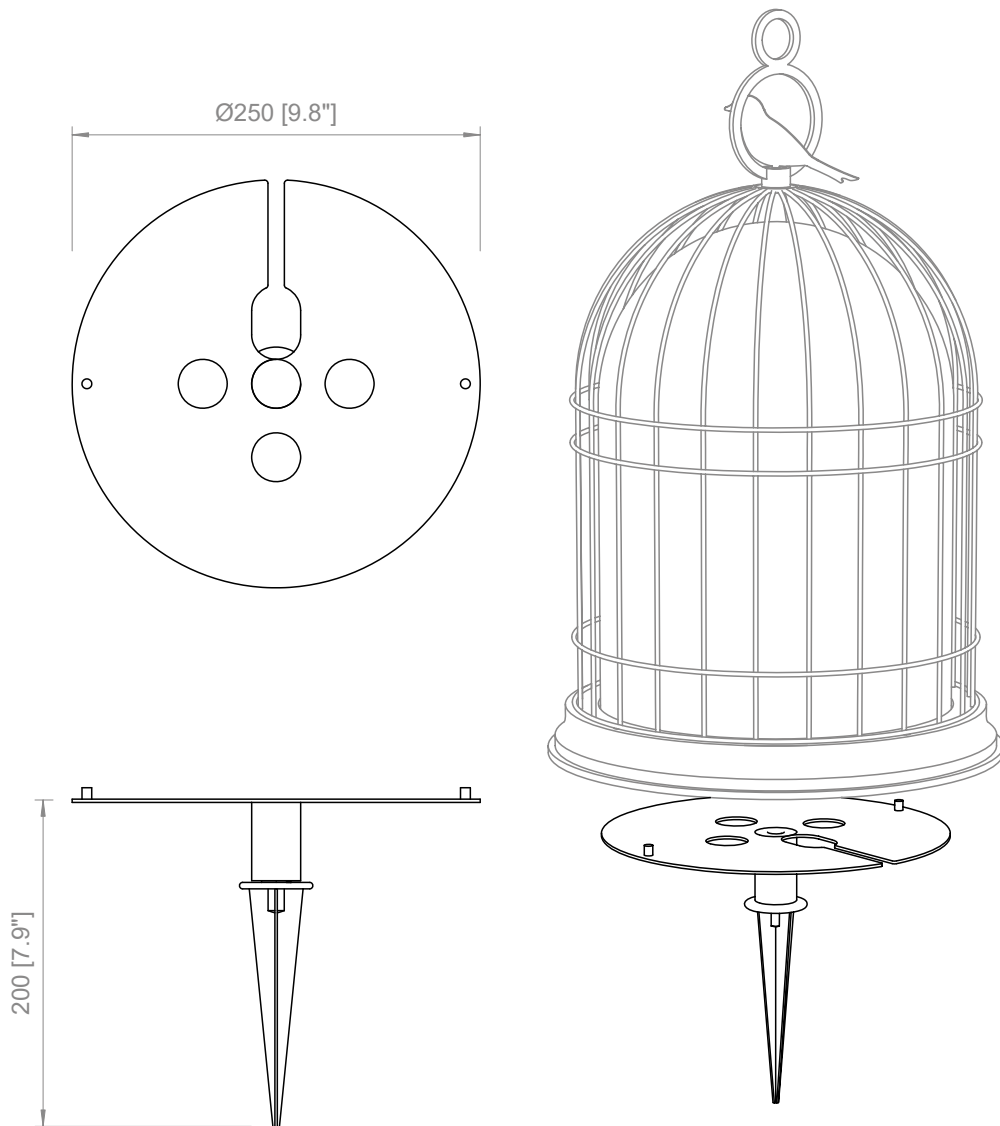

Freedom reproduces the shape of a cage. Its sign of recognition consists of a metallic bird placed outside the cage with a magnet, in order to symbolize freedom from any constraint. An IP65 outdoor lamp, it is available in the wired or battery version. The offer is completed by a series of black lacquered accessories which expand the possibilities of using the lamp.

Peso-Weight
4 kg / 8.8 lbs

Box 1
L: 400 mm / 15.8"
P-W: 400 mm / 15.8"
H: 600 mm / 23.6"
Peso-Weight: 5 kg / 11 lbs

PRODOTTO / PRODUCT **IMBALLI / PACKAGING**

Peso-Weight

4 kg / 8.8 lbs

Box 1

L: 400 mm / 15.8"

P-W: 400 mm / 15.8"

H: 600 mm / 23.6"

Peso-Weight: 5 kg / 11 lbs

PRODOTTO / PRODUCT **IMBALLI / PACKAGING**

Peso-Weight

1 kg / 2.2 lbs

Box 1

L: 270 mm / 10.6"

P-W: 270 mm / 10.6"

H: 290 mm / 11.4"

Peso-Weight: 1.5 kg / 3.3 lbs