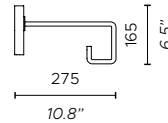

Gancio da parete
Hook for wall