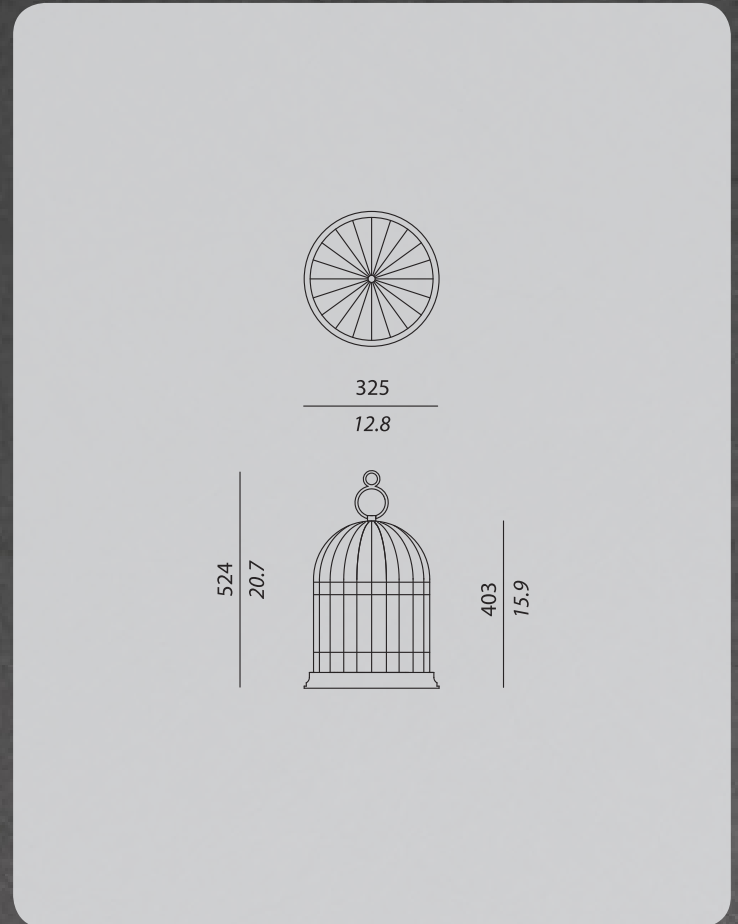

FREEDOM (USA)

TECHNICAL SHEET

LOCATION : *wet location*

IP CODE : IP65

TYPOLOGY : *Floor lamp*

FINISHES and MATERIALS :

Base in dark brown wood

Chromed or bronze lacquered cage

1 x E26

POWER : 23 W

Suitable for LED lamps

LIGHT SOURCES *included* (battery version):

1 x LED custom

POWER : 6 W

COLOUR TEMPERATURE : 2800 K

CRI : 80

EMISSION : 400 Lm

BOX SIZES

Box 1:

WIDTH : 15.8 inc

DEPTH : 15.8 inc

HIGHT : 23.6 inc

WEIGHT : 11 lb

TECHNICAL DRAWINGS

CERTIFICATION

ETL Certification
Pending

ACCESSORIES FREEDOM

TECHNICAL SHEET

LOCATION : *wet location*

TPOLOGY :

Hook for wall

Hook for wall