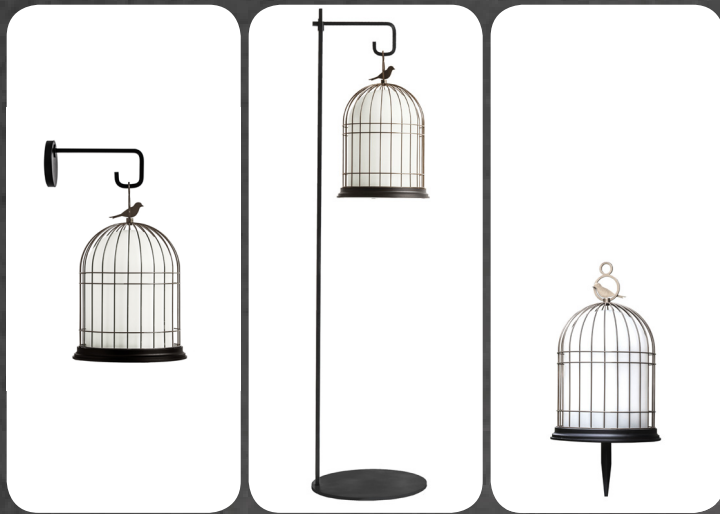

FREEDOM (USA)

TECHNICAL SHEET

LOCATION : *wet location*

IP CODE : IP65

TYPOLOGY : *Floor lamp*

FINISHES and MATERIALS :

Base in dark brown wood

Chromed or bronze lacquered cage

CERTIFICATION

ETL Certification
Pending

ACCESSORIES FREEDOM

TECHNICAL SHEET

LOCATION : *wet location*

TPOLOGY :

Hook for wall

Hook for wall

Plate for ground

FINISHES and MATERIALS :

Black lacquer

TECHNICAL DRAWINGS

BOX SIZES

Box Hook for wall:

WIDTH : 14.7 inc
DEPTH : 9.1 inc
HIGHT : 9.1 inc
WEIGHT : 6.6 inc

Box Hook for floor 1:

WIDTH : 15.8 inc
DEPTH : 7.2 inc
HIGHT : 71.9 inc
WEIGHT : 13.3 lb

Box Hook for floor 2:

WIDTH : 43 cm / 17 inc
DEPTH : 43 cm / 17 inc
HIGHT : 17 cm / 6.8 inc
WEIGHT : 24.3 lb

Box Plate for ground:

WIDTH : 10.7 inc
DEPTH : 10.7 inc
HIGHT : 10.7 inc
WEIGHT : 3.3 lb