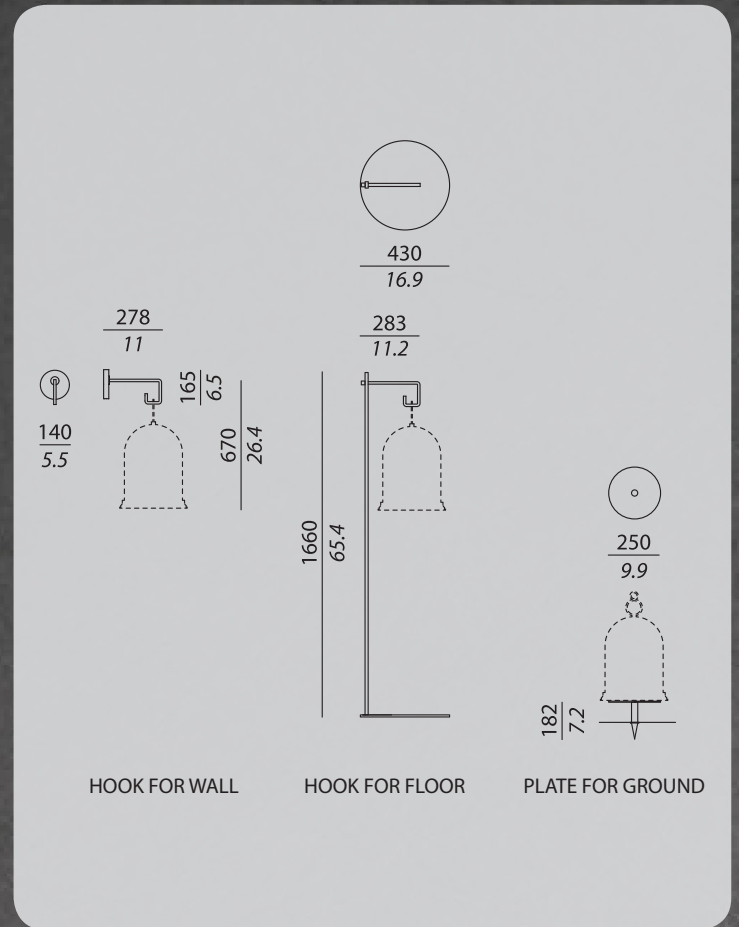

EMISSION : 400 Lm

BOX SIZES

Box 1:

WIDTH : 15.8 inc

DEPTH : 15.8 inc

HIGHT : 23.6 inc

WEIGHT : 11 lb

TECHNICAL DRAWINGS

CERTIFICATION

ETL Certification
Pending

ACCESSORIES FREEDOM

TECHNICAL SHEET

LOCATION : *wet location*

TPOLOGY :

Hook for wall

Hook for wall

Plate for ground

FINISHES and MATERIALS :

Black lacquer

TECHNICAL DRAWINGS

BOX SIZES

Box Hook for wall:

WIDTH : 14.7 inc
DEPTH : 9.1 inc
HIGHT : 9.1 inc
WEIGHT : 6.6 inc

Box Hook for floor 1:

WIDTH : 15.8 inc
DEPTH : 7.2 inc
HIGHT : 71.9 inc
WEIGHT : 13.3 lb

Box Hook for floor 2:

WIDTH : 43 cm / 17 inc
DEPTH : 43 cm / 17 inc
HIGHT : 17 cm / 6.8 inc
WEIGHT : 24.3 lb

Box Plate for ground:

WIDTH : 10.7 inc
DEPTH : 10.7 inc
HIGHT : 10.7 inc
WEIGHT : 3.3 lb