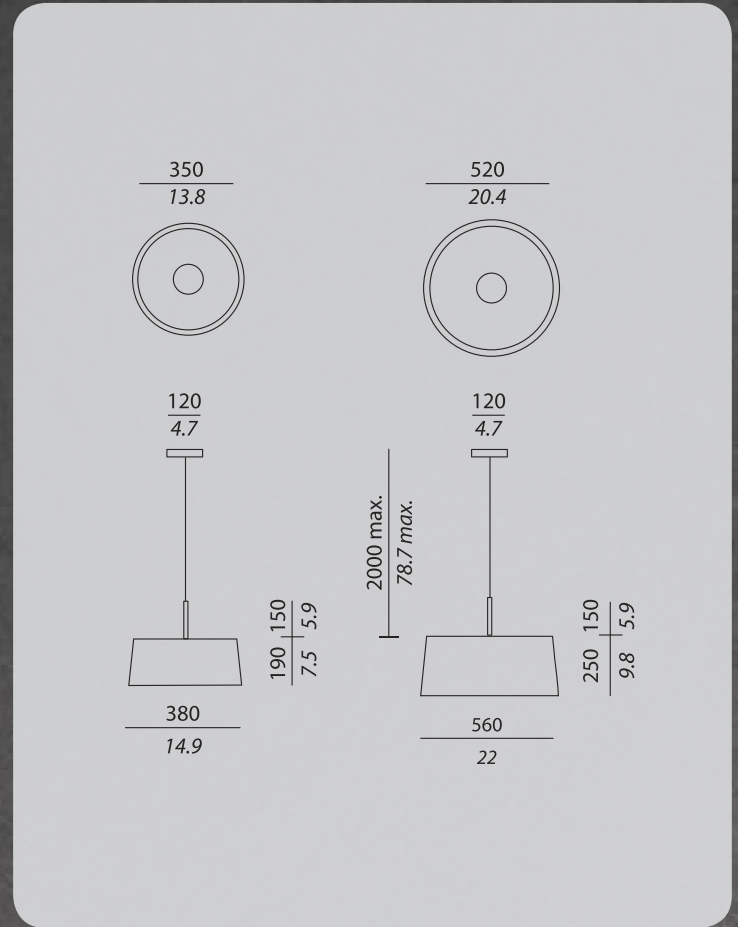

## TECHNICAL SHEET

**LOCATION :** indoor

**IP CODE :** IP20

**TPOLOGY :** Suspended lamp

**FINISHES and MATERIALS :**

Polished chrome body

White cotton diffuser disc

**SHADE :**

## BOX SIZES

Box Divina So Medium 1:

**WIDTH :** 20.5 inc  
**DEPTH :** 6.8 inc  
**HIGHT :** 20.5 inc  
**WEIGHT :** 8.9 lb

Box Divina So Medium 2:

**WIDTH :** 17 inc  
**DEPTH :** 17 inc  
**HIGHT :** 10.3 inc  
**WEIGHT :** 5.6 lb

Box Divina So Large 1:

**WIDTH :** 13.4 inc  
**DEPTH :** 13.4 inc  
**HIGHT :** 13.4 inc  
**WEIGHT :** 6.6 lb

Box Divina So Large 2:

**WIDTH :** 22.9 inc  
**DEPTH :** 22.9 inc  
**HIGHT :** 14.7 inc  
**WEIGHT :** 7.8 lb

## TECHNICAL DRAWINGS