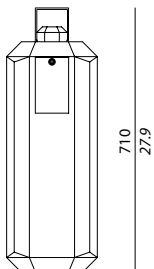

## CUBE BATTERY

245  
9.6  
SMALL

335  
13.2  
LARGE

SMALL	1 x Custom LED	3 W	400 Lm	2700 K	CRI: 90
LARGE	1 x Custom LED	3 W	400 Lm	2700 K	CRI: 90

\* versione a batteria ricaricabile o cablata IP65  
battery rechargeable version or IP 65 wired