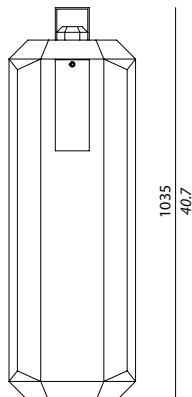

## CUBE BATTERY

245  
9.6  
SMALL

335  
13.2  
LARGE

SMALL	1 x Custom LED	3 W	400 Lm	2700 K	CRI: 90
LARGE	1 x Custom LED	3 W	400 Lm	2700 K	CRI: 90

\* versione a batteria ricaricabile o cablata IP65  
battery rechargeable version or IP 65 wired