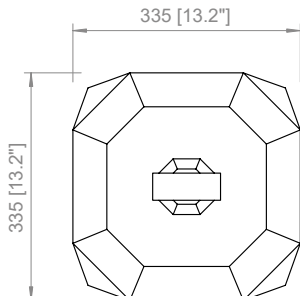

PRODOTTO / PRODUCT IMBALLI / PACKAGING

Peso-Weight

5 kg / 11 lbs

Box 1

L: 340 mm / 13.4"

P-W: 340 mm / 13.4"

H: 860 mm / 33.8"

Peso-Weight: 6 kg / 13.2 lbs

PRODOTTO / PRODUCT IMBALLI / PACKAGING

Peso-Weight

10 kg / 22 lbs

Box 1

L: 470 mm / 18.5"

P: 470 mm / 18.5"

H: 1210 mm / 47.6"

Peso-Weight: 12 kg / 26.4 lbs

PRODOTTO / PRODUCT IMBALLI / PACKAGING

<p>Peso-Weight 5 kg / 11 lbs</p>	<p>Box 1 L: 340 mm / 13.4" P-W: 340 mm / 13.4" H: 860 mm / 33.8" Peso-Weight: 6 kg / 13.2 lbs</p>
---	--

CUBE OUTDOOR BATTERY LARGE