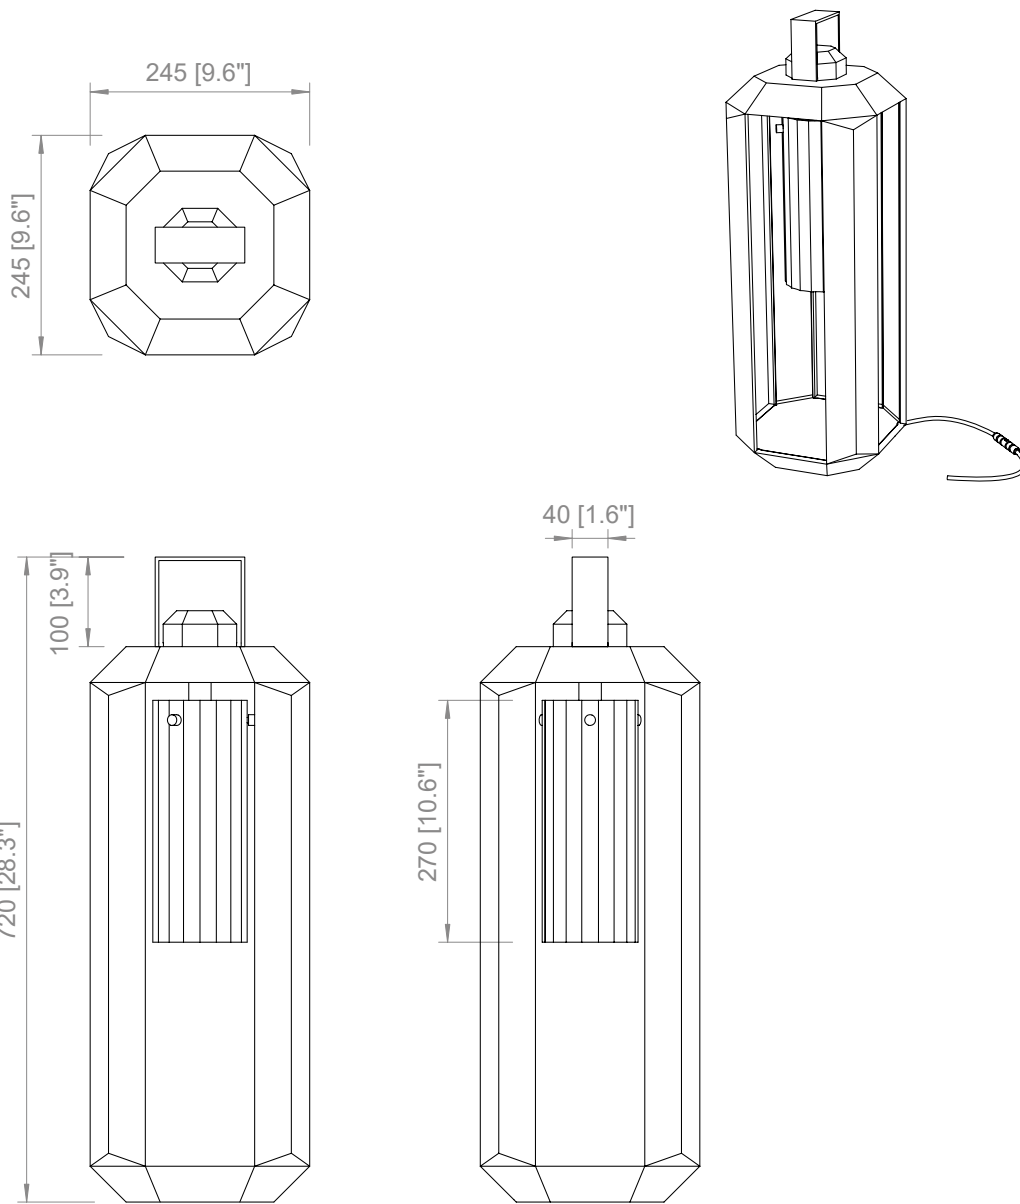

PRODOTTO / PRODUCT IMBALLI / PACKAGING

Peso-Weight

5 kg / 11 lbs

Box 1

L: 340 mm / 13.4"

P-W: 340 mm / 13.4"

H: 860 mm / 33.8"

Peso-Weight: 6 kg / 13.2 lbs