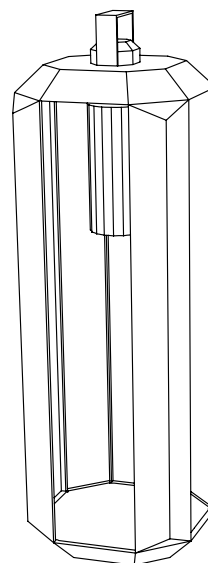

PRODOTTO / PRODUCT IMBALLI / PACKAGING

Peso-Weight

5 kg / 11 lbs

Box 1

L: 340 mm / 13.4"

P-W: 340 mm / 13.4"

H: 860 mm / 33.8"

Peso-Weight: 6 kg / 13.2 lbs

PRODOTTO / PRODUCT IMBALLI / PACKAGING

Peso-Weight

10 kg / 22 lbs

Box 1

L: 470 mm / 18.5"

P: 470 mm / 18.5"

H: 1210 mm / 47.6"

Peso-Weight: 12 kg / 26.4 lbs

PRODOTTO / PRODUCT IMBALLI / PACKAGING

<p>Peso-Weight 5 kg / 11 lbs</p>	<p>Box 1 L: 340 mm / 13.4" P-W: 340 mm / 13.4" H: 860 mm / 33.8" Peso-Weight: 6 kg / 13.2 lbs</p>
---	--

CUBE OUTDOOR BATTERY LARGE