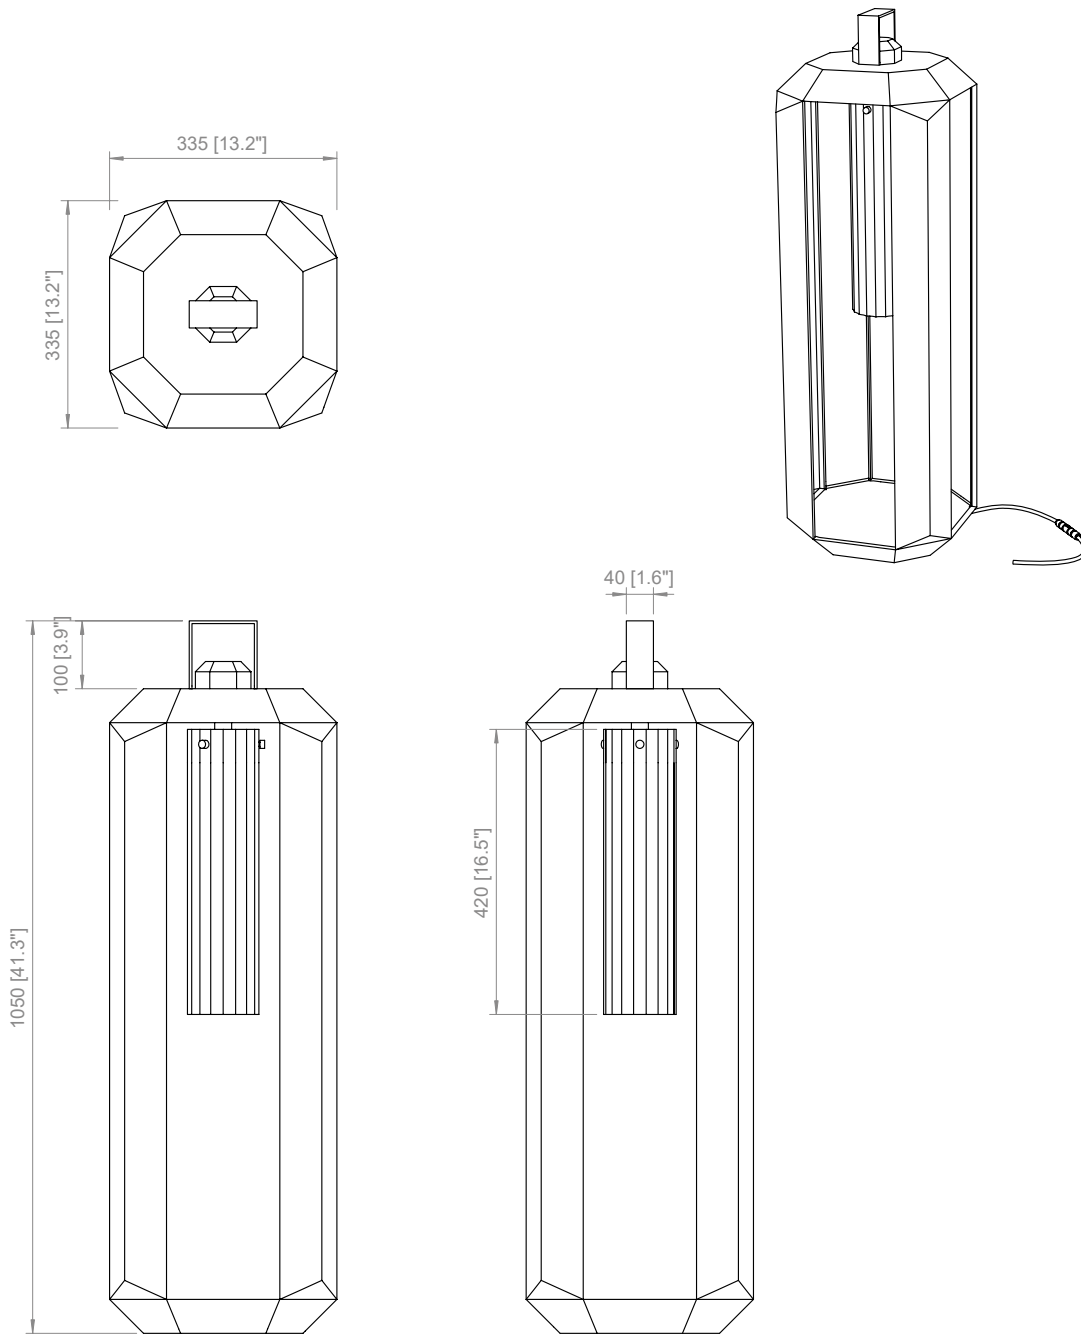

PRODOTTO / PRODUCT IMBALLI / PACKAGING

Peso-Weight

5 kg / 11 lbs

Box 1

L: 340 mm / 13.4"

P-W: 340 mm / 13.4"

H: 860 mm / 33.8"

Peso-Weight: 6 kg / 13.2 lbs

PRODOTTO / PRODUCT IMBALLI / PACKAGING

<p>Peso-Weight 5 kg / 11 lbs</p>	<p>Box 1 L: 340 mm / 13.4" P-W: 340 mm / 13.4" H: 860 mm / 33.8" Peso-Weight: 6 kg / 13.2 lbs</p>
---	--

CUBE OUTDOOR BATTERY LARGE