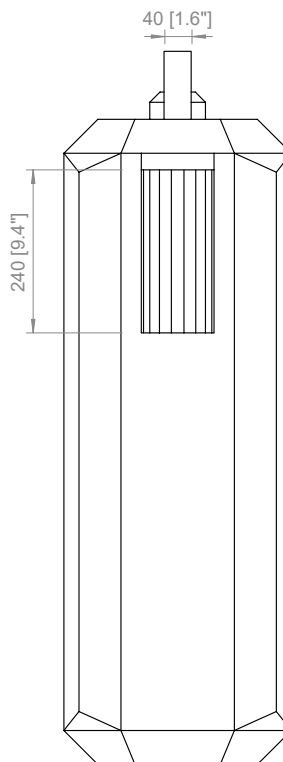

PRODOTTO / PRODUCT IMBALLI / PACKAGING

Peso-Weight

5 kg / 11 lbs

Box 1

L: 340 mm / 13.4"

P-W: 340 mm / 13.4"

H: 860 mm / 33.8"

Peso-Weight: 6 kg / 13.2 lbs

PRODOTTO / PRODUCT IMBALLI / PACKAGING

Peso-Weight

10 kg / 22 lbs

Box 1

L: 470 mm / 18.5"

P: 470 mm / 18.5"

H: 1210 mm / 47.6"

Peso-Weight: 12 kg / 26.4 lbs

PRODOTTO / PRODUCT IMBALLI / PACKAGING

<p>Peso-Weight 5 kg / 11 lbs</p>	<p>Box 1 L: 340 mm / 13.4" P-W: 340 mm / 13.4" H: 860 mm / 33.8" Peso-Weight: 6 kg / 13.2 lbs</p>
---	--

CUBE OUTDOOR BATTERY LARGE