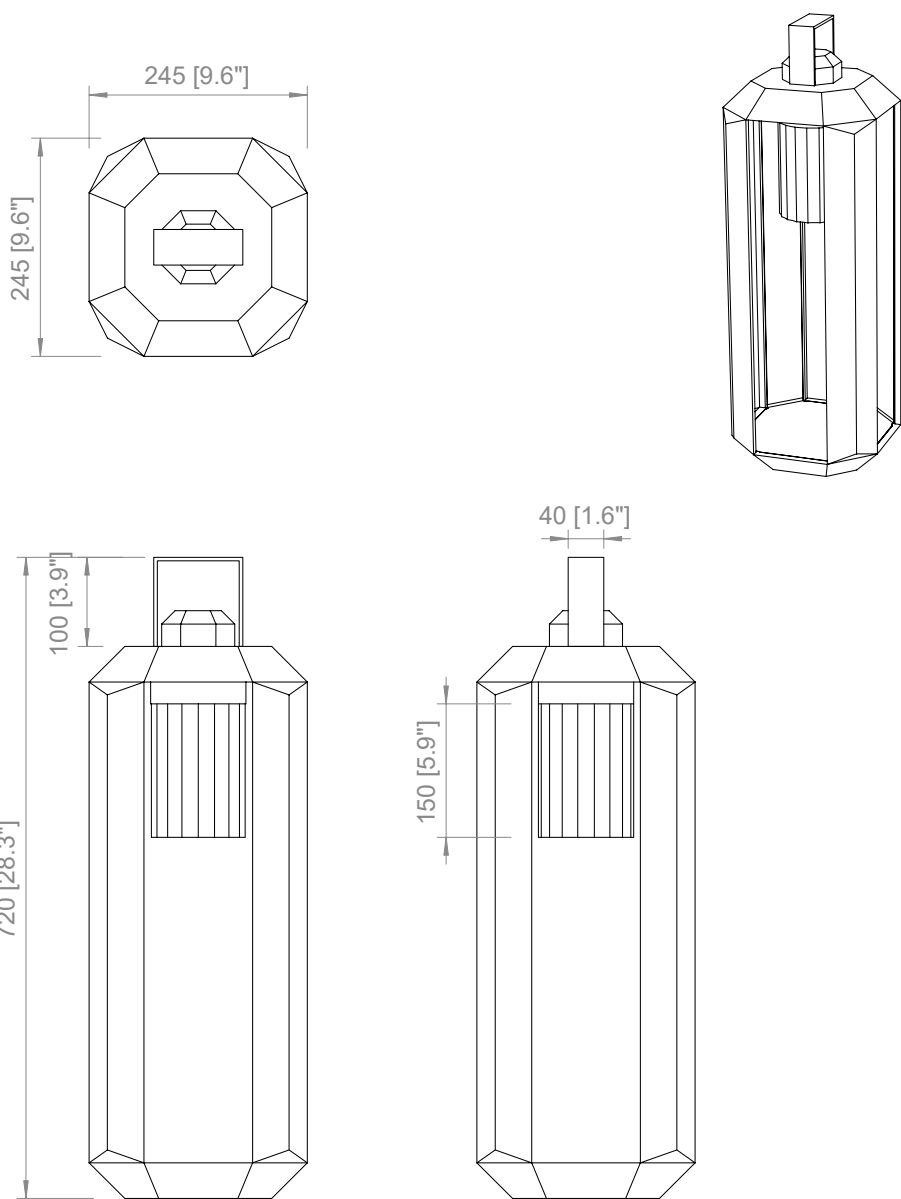

PRODOTTO / PRODUCT IMBALLI / PACKAGING

Peso-Weight

5 kg / 11 lbs

Box 1

L: 340 mm / 13.4"

P-W: 340 mm / 13.4"

H: 860 mm / 33.8"

Peso-Weight: 6 kg / 13.2 lbs

PRODOTTO / PRODUCT IMBALLI / PACKAGING

Peso-Weight

10 kg / 22 lbs

Box 1

L: 470 mm / 18.5"

P: 470 mm / 18.5"

H: 1210 mm / 47.6"

Peso-Weight: 12 kg / 26.4 lbs

PRODOTTO / PRODUCT IMBALLI / PACKAGING

<p>Peso-Weight 5 kg / 11 lbs</p>	<p>Box 1 L: 340 mm / 13.4" P-W: 340 mm / 13.4" H: 860 mm / 33.8" Peso-Weight: 6 kg / 13.2 lbs</p>
---	--

CUBE OUTDOOR BATTERY LARGE