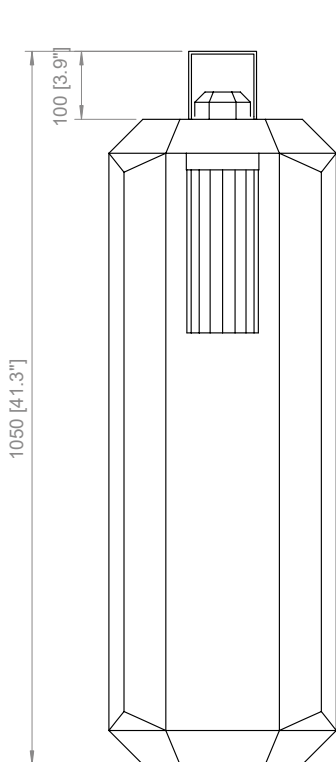

PRODOTTO / PRODUCT IMBALLI / PACKAGING

Peso-Weight

5 kg / 11 lbs

Box 1

L: 340 mm / 13.4"

P-W: 340 mm / 13.4"

H: 860 mm / 33.8"

Peso-Weight: 6 kg / 13.2 lbs

PRODOTTO / PRODUCT IMBALLI / PACKAGING

Peso-Weight

10 kg / 22 lbs

Box 1

L: 470 mm / 18.5"

P: 470 mm / 18.5"

H: 1210 mm / 47.6"

Peso-Weight: 12 kg / 26.4 lbs

PRODOTTO / PRODUCT IMBALLI / PACKAGING

<p>Peso-Weight 5 kg / 11 lbs</p>	<p>Box 1 L: 340 mm / 13.4" P-W: 340 mm / 13.4" H: 860 mm / 33.8" Peso-Weight: 6 kg / 13.2 lbs</p>
---	--

CUBE OUTDOOR BATTERY LARGE