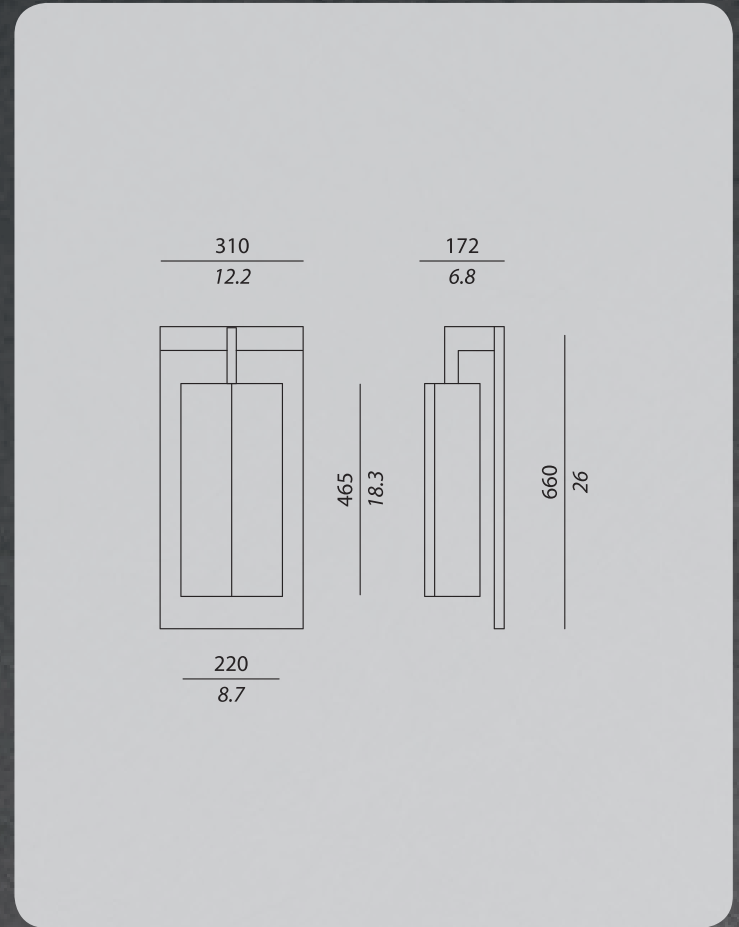

COCO MEGA OUTDOOR (USA)

TECHNICAL SHEET

LOCATION : *wet location*

IP CODE : IP65

TPOLOGY : *Applique lamp*

FINISHES and MATERIALS :

Body in brushed steel and marine wood

SHADE :

Waterproof netting fabric "Dragnet" colour grey

LIGHT SOURCE

LIGHT SOURCE *not included :*

1 x E26 Compact fluorescent bulbs (CFL)

POWER : 23 W

Suitable for LED lamps

BOX SIZES

Box 1:

WIDTH : 22.1 inc

DEPTH : 10.7 inc

HIGHT : 31.6 inc

WEIGHT : 24.3 lb

TECHNICAL DRAWINGS

CERTIFICATION

ETL Certification
Pending