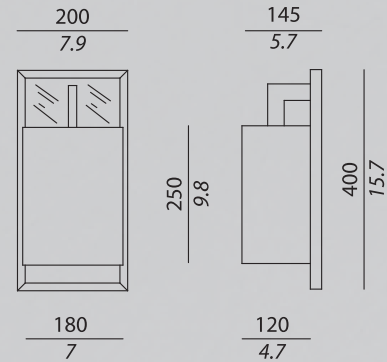

## BOX SIZES

Box 1:

**WIDTH :** 18.5 inc

**DEPTH :** 13.1 inc

**HIGHT :** 9.5 inc

**WEIGHT :** 6.6 lb

## TECHNICAL DRAWINGS

## BOX SIZES

Box 1:

**WIDTH :** 15.8 inc

**DEPTH :** 6.8 inc

**HIGHT :** 6.8 inc

**WEIGHT :** 3.3 lb