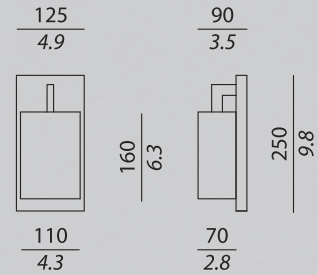

## BOX SIZES

Box 1:

**WIDTH :** 18.5 inc

**DEPTH :** 13.1 inc

**HIGHT :** 9.5 inc

**WEIGHT :** 6.6 lb

## BOX SIZES

Box 1:

**WIDTH :** 15.8 inc

**DEPTH :** 6.8 inc

**HIGHT :** 6.8 inc

**WEIGHT :** 3.3 lb

## TECHNICAL DRAWINGS