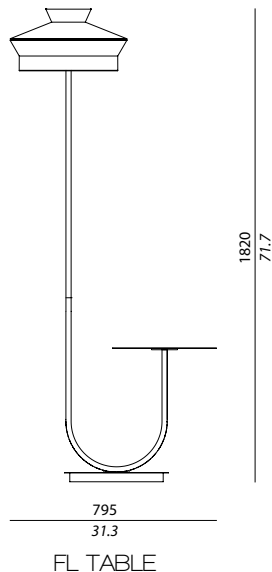

CALYPSO FL
OUTDOOR

FINITURE
FINISHES

Nero - Verde rame
Black - Green copper

CALYPSO FLOOR

FL	2 x E27 T8 LED
FL TABLE	1 x E27 T8 LED