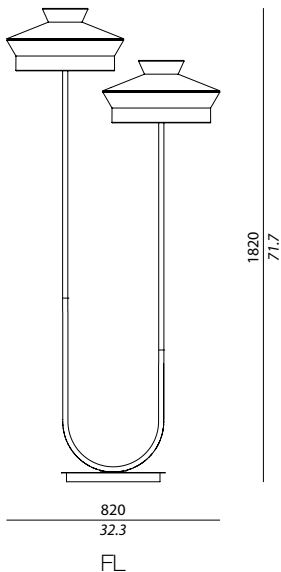

CALYPSO FL
OUTDOOR

FINITURE
FINISHES

Nero - Verde rame
Black - Green copper

CALYPSO FLOOR

FL	2 x E27 T8 LED
FL TABLE	1 x E27 T8 LED