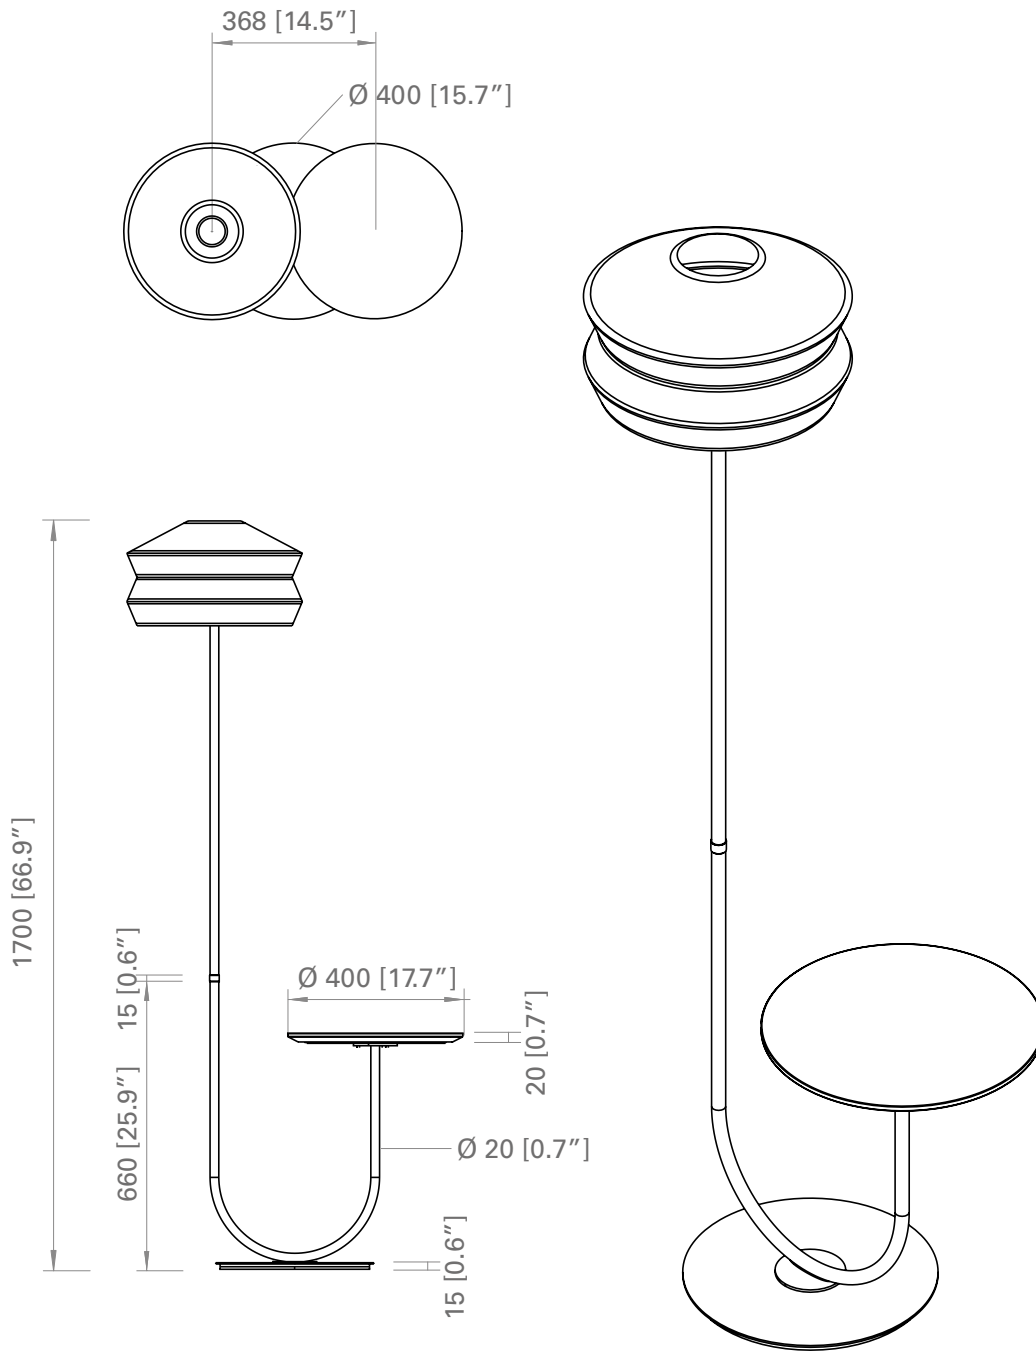

FONTE LUMINOSA / LIGHT SOURCE

220-240V

E27 LED

1 x 14W E27
Lampadina LED dimmerabile
LED light bulb
IP20

Calypso FL+TABLE

110V

E26 LED

1 x 14W E26
Dimmable LED light bulb
IP20

PRODOTTO / PRODUCT **IMBALLI / PACKAGING**

Peso-Weight	Box 1	Box 2	Box 3
20 kg / 44 lbs	L: 620 mm / 24.4" P-W: 620 mm / 24.4" H: 1820 mm / 71.6" Peso-Weight: 7.5 kg / 18.5 lbs	L: 420 mm / 16.5" P-W: 420 mm / 16.5" H: 160 mm / 6.3" Peso-Weight: 15.5 kg / 34.1 lbs	L: 470 mm / 18.5" P-W: 470 mm / 18.5" H: 430 mm / 16.9" Peso-Weight: 3 kg / 6.6 lbs

PRODOTTO / PRODUCT **IMBALLI / PACKAGING**

Peso-Weight	Box 1	Box 2	Box 3
20 kg / 44 lbs	L: 620 mm / 24.4"	L: 420 mm / 16.5"	L: 470 mm / 18.5"
	P-W: 620 mm / 24.4"	P-W: 420 mm / 16.5"	P-W: 470 mm / 18.5"
	H: 1820 mm / 71.6"	H: 160 mm / 6.3"	H: 430 mm / 16.9"
	Peso-Weight: 7.5 kg / 18.5 lbs	Peso-Weight: 15.5 kg / 34.1 lbs	Peso-Weight: 3 kg / 6.6 lbs