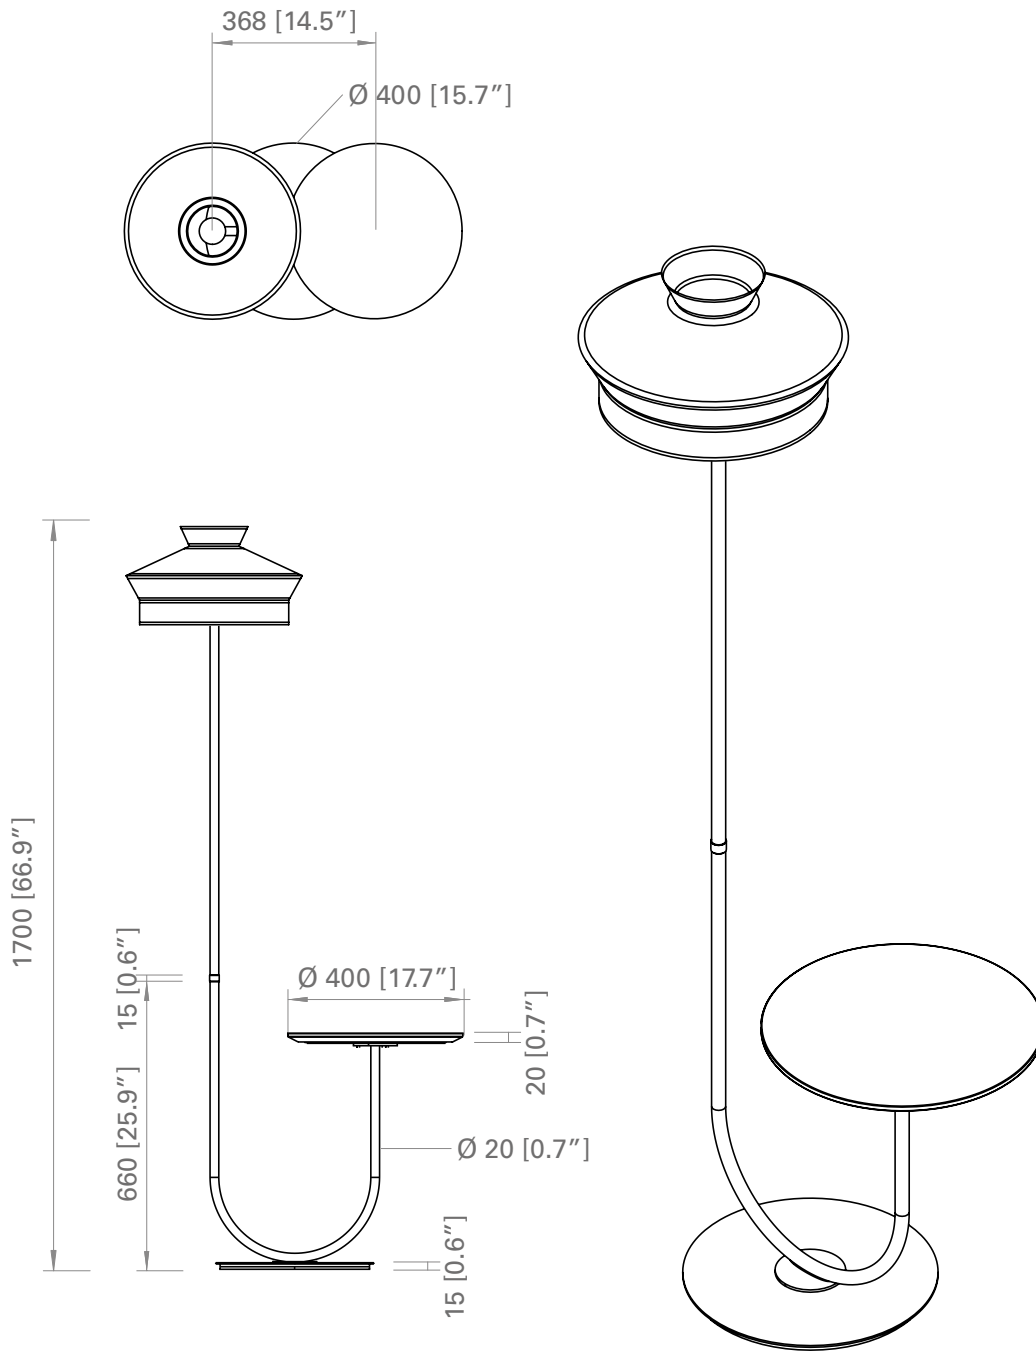

FONTE LUMINOSA / LIGHT SOURCE

220-240V

E27 LED

1 x 14W E27
Lampadina LED dimmerabile
LED light bulb
IP20

Calypso FL+TABLE

110V

E26 LED

1 x 14W E26
Dimmable LED light bulb
IP20

PRODOTTO / PRODUCT **IMBALLI / PACKAGING**

Peso-Weight	Box 1	Box 2	Box 3
20 kg / 44 lbs	L: 620 mm / 24.4" P-W: 620 mm / 24.4" H: 1820 mm / 71.6" Peso-Weight: 7.5 kg / 18.5 lbs	L: 420 mm / 16.5" P-W: 420 mm / 16.5" H: 160 mm / 6.3" Peso-Weight: 15.5 kg / 34.1 lbs	L: 470 mm / 18.5" P-W: 470 mm / 18.5" H: 430 mm / 16.9" Peso-Weight: 3 kg / 6.6 lbs

PRODOTTO / PRODUCT **IMBALLI / PACKAGING**

Peso-Weight	Box 1	Box 2	Box 3
20 kg / 44 lbs	L: 620 mm / 24.4"	L: 420 mm / 16.5"	L: 470 mm / 18.5"
	P-W: 620 mm / 24.4"	P-W: 420 mm / 16.5"	P-W: 470 mm / 18.5"
	H: 1820 mm / 71.6"	H: 160 mm / 6.3"	H: 430 mm / 16.9"
	Peso-Weight: 7.5 kg / 18.5 lbs	Peso-Weight: 15.5 kg / 34.1 lbs	Peso-Weight: 3 kg / 6.6 lbs