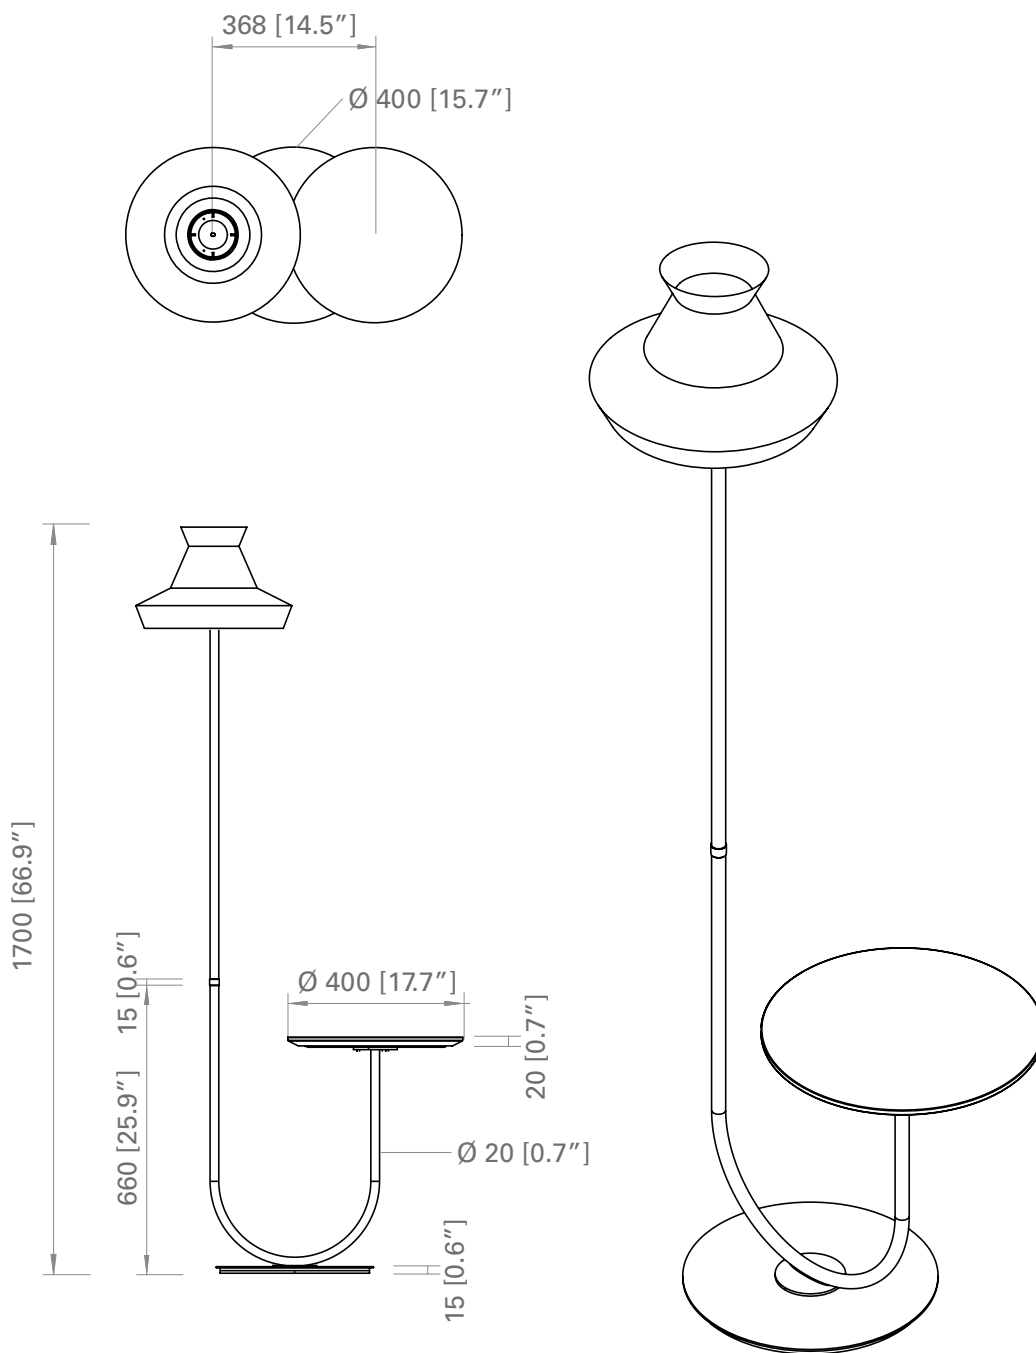

FONTE LUMINOSA / LIGHT SOURCE

220-240V

E27 LED

1 x 14W E27
Lampadina LED dimmerabile
LED light bulb
IP20

Calypso FL+TABLE

110V

E26 LED

1 x 14W E26
Dimmable LED light bulb
IP20

PRODOTTO / PRODUCT **IMBALLI / PACKAGING**

Peso-Weight	Box 1	Box 2	Box 3
20 kg / 44 lbs	L: 620 mm / 24.4" P-W: 620 mm / 24.4" H: 1820 mm / 71.6" Peso-Weight: 7.5 kg / 18.5 lbs	L: 420 mm / 16.5" P-W: 420 mm / 16.5" H: 160 mm / 6.3" Peso-Weight: 15.5 kg / 34.1 lbs	L: 470 mm / 18.5" P-W: 470 mm / 18.5" H: 430 mm / 16.9" Peso-Weight: 3 kg / 6.6 lbs

PRODOTTO / PRODUCT **IMBALLI / PACKAGING**

Peso-Weight	Box 1	Box 2	Box 3
20 kg / 44 lbs	L: 620 mm / 24.4"	L: 420 mm / 16.5"	L: 470 mm / 18.5"
	P-W: 620 mm / 24.4"	P-W: 420 mm / 16.5"	P-W: 470 mm / 18.5"
	H: 1820 mm / 71.6"	H: 160 mm / 6.3"	H: 430 mm / 16.9"
	Peso-Weight: 7.5 kg / 18.5 lbs	Peso-Weight: 15.5 kg / 34.1 lbs	Peso-Weight: 3 kg / 6.6 lbs