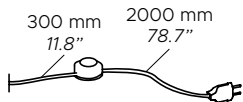

CAVO / CABLE

Tessuto nero
Black fabric

Dimmerabile a piede
Foot dimmable switch

FONTE LUMINOSA / LIGHT SOURCE

220-240V

E27 LED

1 x 14W E27
Lampadina LED dimmerabile
LED light bulb
IP20

Calypso FL+TABLE

110V

E26 LED

1 x 14W E26
Dimmable LED light bulb
IP20