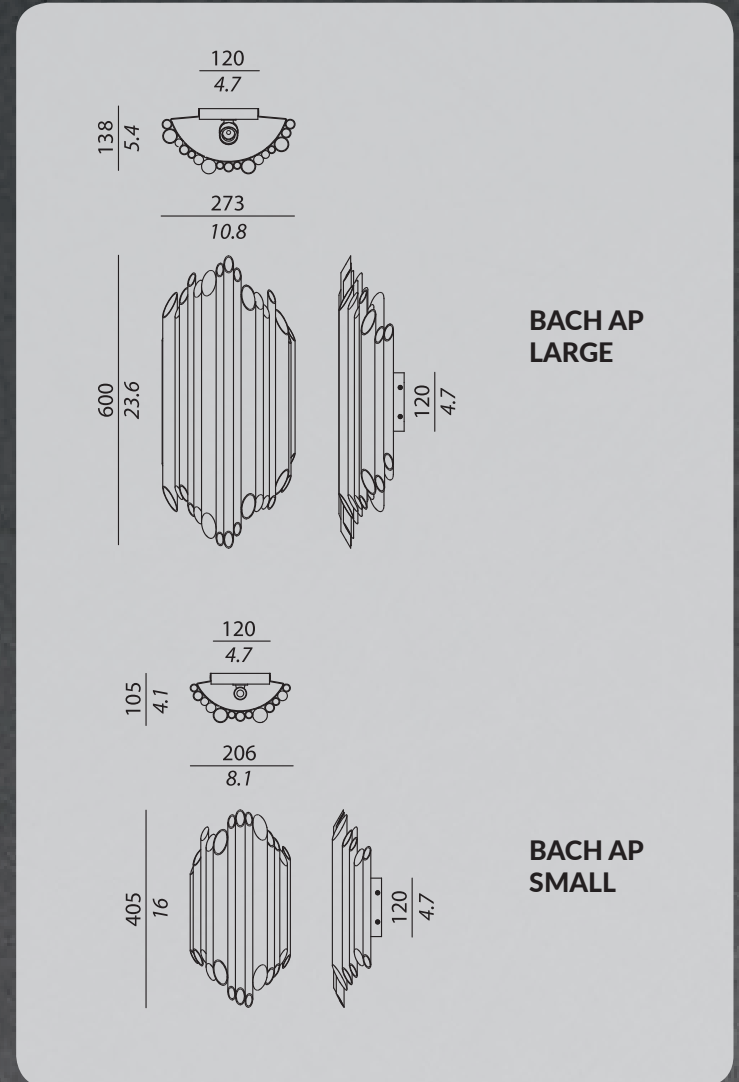

WIDTH : 16.5 inc

DEPTH : 16.5 inc

HIGHT : 6.4 inc

WEIGHT : 8.9 lb

Box Bach Ap Large:

WIDTH : 20.1 inc

DEPTH : 20.1 inc

HIGHT : 10.3 inc

WEIGHT : 16.6 lb

TECHNICAL DRAWINGS

CERTIFICATION