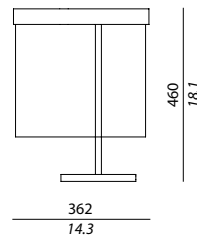

Aragosta
Bright orange

ARCIPELAGO

SO #1

SO #2

TA #1

TA #2

SO #1	1 x Custom LED	18 W 230 V	1800 Lm	3000 k	CRI >85
SO #2	1 x Custom LED	18 W 230 V	1800 Lm	3000 k	CRI >85
TA #1	1 x Custom LED	18 W 230 V	1800 Lm	3000 k	CRI >85
TA #2	1 x Custom LED	18 W 230 V	1800 Lm	3000 k	CRI >85