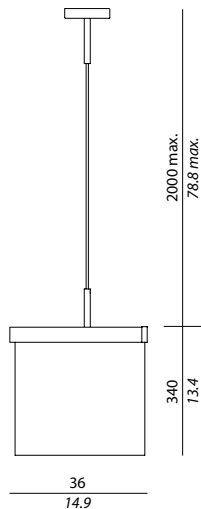

Aragosta
Bright orange

ARCIPELAGO

SO #1

SO #2

TA #1

TA #2

SO #1	1 x Custom LED	18 W 230 V	1800 Lm	3000 k	CRI >85
SO #2	1 x Custom LED	18 W 230 V	1800 Lm	3000 k	CRI >85
TA #1	1 x Custom LED	18 W 230 V	1800 Lm	3000 k	CRI >85
TA #2	1 x Custom LED	18 W 230 V	1800 Lm	3000 k	CRI >85