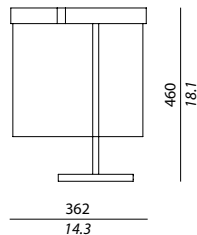

Aragosta
Bright orange

ARCIPELAGO

SO #1

SO #2

TA #1

TA #2

SO #1	1 x Custom LED	18 W 230 V	1800 Lm	3000 k	CRI >85
SO #2	1 x Custom LED	18 W 230 V	1800 Lm	3000 k	CRI >85
TA #1	1 x Custom LED	18 W 230 V	1800 Lm	3000 k	CRI >85
TA #2	1 x Custom LED	18 W 230 V	1800 Lm	3000 k	CRI >85