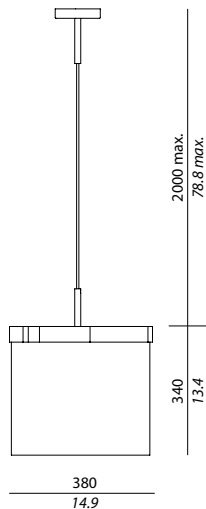

Aragosta
Bright orange

ARCIPELAGO

SO #1

SO #2

TA #1

TA #2

SO #1	1 x Custom LED	18 W 230 V	1800 Lm	3000 k	CRI >85
SO #2	1 x Custom LED	18 W 230 V	1800 Lm	3000 k	CRI >85
TA #1	1 x Custom LED	18 W 230 V	1800 Lm	3000 k	CRI >85
TA #2	1 x Custom LED	18 W 230 V	1800 Lm	3000 k	CRI >85