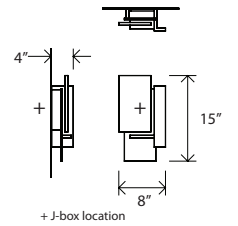

Vesper
sconce

- Dimensions - 15" X 8" X 4"
- Solid wood, frosted polymer (CM-024), aluminum
- Product weight - 4 lbs
- Energy efficient LED light source
- Light output - 1130 Lumens
- Light color - 2700 K (warm)
- Color accuracy - 90+ CRI
- LED power consumption - 13W
- Dimmable (use ELV or TRIAC dimmer)
- ADA compliant hotel room signage with tactile numbering and corresponding braille available.
- Wood grain will vary
- Specifications subject to change