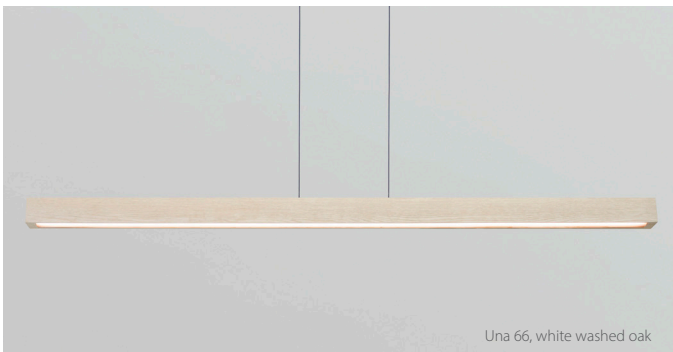

Una 48, walnut

Una 66, white washed oak

Una 48, walnut with uplight option

The Una Pendant is the culmination of many innovative fabrication techniques developed at Cerno. The fixture's exterior showcases the natural beauty of the solid wood construction. Ample light is shed into the room from recessed light sources that preserve the simple linear form.

## Una 48 / Una 66 linear pendant

Una 48 dimensions: 48" x 2", 2.75"H

Una 66 dimensions: 66" x 2", 2.75"H

Materials: solid wood, polymer

Una 48 weight: 8 lb

Una 66 weight: 10 lb

Light source: integrated LED

Linear canopy included

Canopy dimensions: 11.9" x 4.4", 1.7"

Canopy finish: matte black (CM-085)

See website for more canopy information

Drop length field adjustable: 0'-10" min, 8'-0" max

Suitable for a sloped ceiling