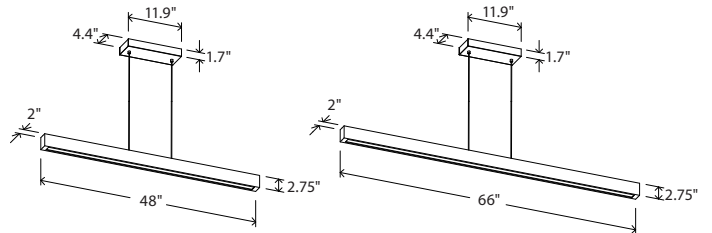

## Una 48 / Una 66 linear pendant

Una 48 dimensions: 48" x 2", 2.75"H

Una 66 dimensions: 66" x 2", 2.75"H

Materials: solid wood, polymer

Una 48 weight: 8 lb

Una 66 weight: 10 lb

Light source: integrated LED

Linear canopy included

Canopy dimensions: 11.9" x 4.4", 1.7"

Canopy finish: matte black (CM-085)

See website for more canopy information

Drop length field adjustable: 0'-10" min, 8'-0" max

Suitable for a sloped ceiling