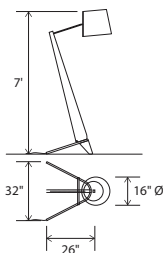

**Silva Giant**  
floor

Dimensions: 32" x 26", 7", 16" Ø shade  
 Materials: solid wood, aluminum, linen shade  
 Product weight: 60 lb  
 Light source: medium base E26 socket  
 Lamping: E26 base, type A lamp, 60 W max  
 Input voltage: 120 V AC max  
 Includes 72" clear silver cord with  
 inline foot switch 24" from base  
 Wood grain will vary  
 Specifications subject to change  
 Bottom diffuser included (CM-057)

Included dimmable LED A19 bulb  
 Light output: 800 Lumens (source)  
 Light color: 2700 K  
 Color accuracy: 90+ CRI  
 Power usage: 11 W

MATERIAL & FINISH OPTIONS

	Silva Giant part # 05-200- A	L
<b>Metal Finish</b>		
brushed aluminum (CM-006)	A	
<b>Wood Body</b>		
walnut (CM-001)	W	
dark stained walnut (CM-002)	D	
<b>Fabric Shade</b>		
white linen (CM-058)		L

Alternate voltage/plug styles are available

brushed aluminum, walnut body, white linen

*The Silva Giant, as the name suggests, is a giant version of our Silva table fixture. Its scale gives it a strong presence even in very large spaces, while its distilled form gives it a simplicity that can be seen from across the room. A fun piece with a huge personality.*