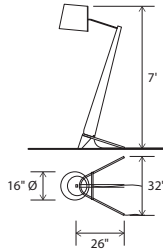

brushed aluminum, walnut body, white linen

The Silva Giant, as the name suggests, is a giant version of our Silva table fixture. Its scale gives it a strong presence even in very large spaces, while its distilled form gives it a simplicity that can be seen from across the room. A fun piece with a huge personality.

Nick Sheridan
Designer

Silva Giant floor

Dimensions: 32" x 26", 7', 16" Ø shade
 Materials: solid wood, aluminum, linen shade
 Product weight: 60 lb
 Light source: medium base E26 socket
 Lamping: E26 base, type A lamp, 60 W max
 Input voltage: 120 V AC max
 Includes 72" clear silver cord with inline foot switch 24" from base
 Bottom diffuser included (CM-057)
 Wood grain will vary
 Specifications subject to change

Included dimmable LED A19 bulb
 Light output: 800 Lumens (source)
 Light color: 2700 K
 Color accuracy: 90+ CRI
 Power usage: 11 W

MATERIAL & FINISH OPTIONS

	Silva Giant part # 05-200- A	L
Metal Finish		
brushed aluminum (CM-006)	A	
Wood Body		
walnut (CM-001)	W	
dark stained walnut (CM-002)	D	
Fabric Shade		
white linen (CM-058)	L	