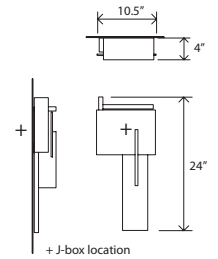

Oris
sconce

- Dimensions - 24" X 10.5" X 4"
- Solid wood, frosted polymer (CM-024), aluminum
- Product weight - 6 lbs
- Energy efficient LED light source
- Light output - 1130 lumens
- Light color - 2700 K (warm)
- Color accuracy - 90+ CRI
- LED power consumption - 13W
- Dimmable (use ELV or TRIAC dimmer)
- ADA compliant hotel room signage with tactile numbering and corresponding braille available.
- Wood grain will vary
- Specifications subject to change