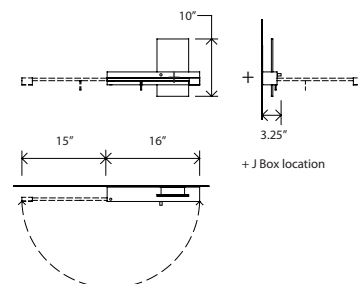

Levo

bedside wall sconce/reading lamp hybrid with USB charger

Dimensions - 10" x 16" - 3.25" deep
 Solid wood (CM-001), aluminum (CM-006), frosted polymer (CM-024)(CM-052)
 Product weight - 3 lbs
 Static sconce light + swing arm w/ rotating head light
 Energy efficient LED light sources
 Light output -
 Static sconce source - 565 lumens
 Swing arm source - 160 lumens
 Light color -
 Static sconce source - 2700 K - 90+ CRI
 Swing arm source - 2700 K - 90+ CRI
 Power usage - 20W total (10W USB charger)
 USB charge current - 2A
 Fully dimmable static sconce light with automatic ON/OFF swing arm light source
 Input voltage - 12V DC (adapter included)
 Hardwired and corded versions available
 Hardwired model includes an external power adapter (2.75" x 1.625" x 1.125")
 Requires space in J-box for included power adapter
 Specifications subject to change

MATERIAL & FINISH OPTIONS

	Levo part # 03-120 -
	L
	R
hardwired	H
corded	C

Alternate voltage / plug styles available
 Swing arm light is not dimmable

The goal for the Levo was to create a bedside wall fixture with great task lighting articulation that was intuitive enough to be used without prior knowledge of the fixture - all the while making it slender, sexy, and very robust.