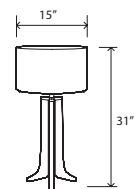

Forma Table
desk/table

Dimensions - 31" H - 15" Ø shade
Solid wood, aluminum, fabric shade
Product weight - 10 lbs
Universal medium base E26 socket
Included dimmable LED A19 bulb
Light output - 800 Lumens
Light color - 2700 K (warm)
Color accuracy - 93+ CRI
Power usage - 13.5W
Dimmable on fixture
Wood grain will vary
Specifications subject to change

MATERIAL & FINISH OPTIONS

Forma Table part #02 - 150 -

Metal Finish:

brushed aluminum (CM-006) A
black anodized aluminum (CM-007) B

Wood Body:

walnut (CM-001) W
dark stained walnut (CM-002) D

Shade:

black amaretto (CM-018) A
white linen (CM-016) L
burlap (CM-017) N

Alternate voltage / plug styles available

Being our most traditional fixture, Frank Carfaro and I worked to design a piece that embraced both Cerno and Desiron's aesthetic, without deviating too much from either brand's design language. I am really pleased with the fluidity, posture and scale we achieved with the Forma table, and its likeness to the Forma floor lamp.

Nick Sheridan
Designer