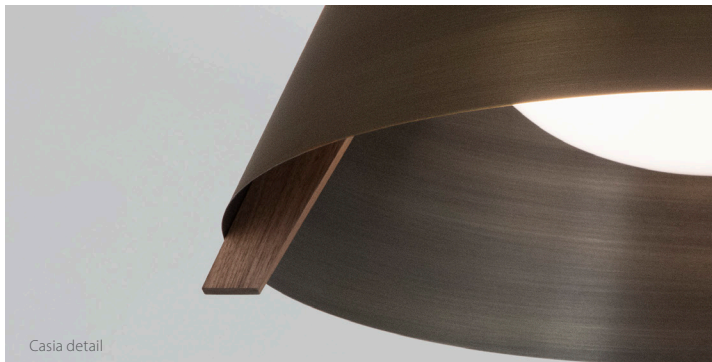

Casia detail