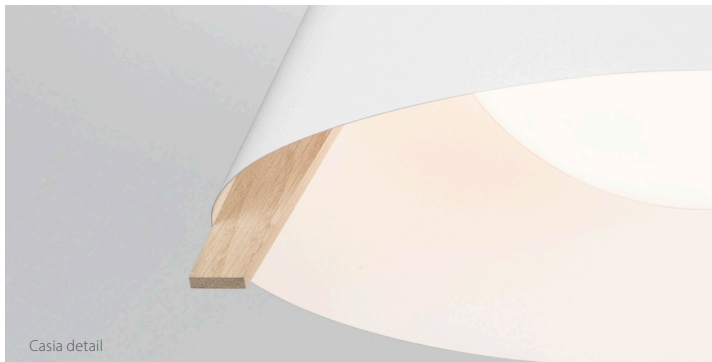

Casia 14, white washed oak, gloss white

Casia detail

Casia is a fresh and innovative approach to a flush mount light fixture. Each carefully selected material plays an integral role in the aesthetic design and performance. The wood arms, metal shade, and glass diffuser combine to create a minimalist form well suited for a modern environment or a more traditional space. The 14" version works well in bathrooms, closets, narrow corridors, and smaller kitchens. The 18" and 22" sizes are incredibly dynamic and work well in different environments such as commercial, residential, and hospitality applications.

Casia 14 flush mount

Dimensions: 14.25" Ø, 5.5"
 Product weight: 3 lb
 Light output: minimum 831 Lumens (source)
 See Lamping options below
 Light color: 2700 K or 3500 K
 Color accuracy: 90+ CRI
 Power usage: 10 W
 Dimmable (see power options below)
 Wood grain will vary
 Specifications subject to change
 UL Pending

Casia 18, dark stain walnut, matte black with matte white interior

Casia detail

Casia 18
flush mount

Dimensions: 18" Ø, 7.3"
 Product weight: 4 lb
 Light output: minimum 1310 Lumens (source)
 See Lamping options below
 Light color: 2700 K or 3500 K
 Color accuracy: 90+ CRI
 Power usage: 15 W
 Dimmable (see power options below)
 Wood grain will vary
 Specifications subject to change
 UL Pending

Casia is a fresh and innovative approach to a flush mount light fixture. Each carefully selected material plays an integral role in the aesthetic design and performance. The wood arms, metal shade, and glass diffuser combine to create a minimalist form well suited for a modern environment or a more traditional space. The 14" version works well in bathrooms, closets, narrow corridors, and smaller kitchens. The 18" and 22" sizes are incredibly dynamic and work well in different environments such as commercial, residential, and hospitality applications.