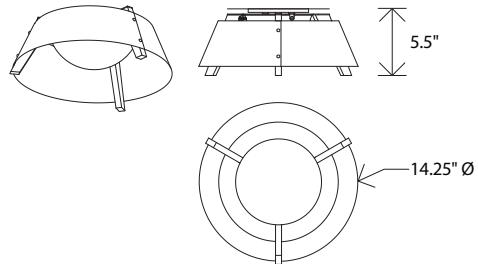

Casia 14, white washed oak, gloss white

Casia detail

Casia is a fresh and innovative approach to a flush mount light fixture. Each carefully selected material plays an integral role in the aesthetic design and performance. The wood arms, metal shade, and glass diffuser combine to create a minimalist form well suited for a modern environment or a more traditional space. The 14" version works well in bathrooms, closets, narrow corridors, and smaller kitchens. The 18" and 22" sizes are incredibly dynamic and work well in different environments such as commercial, residential, and hospitality applications.

Casia 14 flush mount

Dimensions: 14.25" Ø, 5.5"
 Product weight: 3 lb
 Light output: minimum 831 Lumens (source)
 See Lamping options below
 Light color: 2700 K or 3500 K
 Color accuracy: 90+ CRI
 Power usage: 10 W
 Dimmable (see power options below)
 Wood grain will vary
 Specifications subject to change
 UL Pending

Casia 18, dark stain walnut, matte black with matte white interior

Casia detail

Casia 18
flush mount

Dimensions: 18" Ø, 7.3"
 Product weight: 4 lb
 Light output: minimum 1310 Lumens (source)
 See Lamping options below
 Light color: 2700 K or 3500 K
 Color accuracy: 90+ CRI
 Power usage: 15 W
 Dimmable (see power options below)
 Wood grain will vary
 Specifications subject to change
 UL Pending