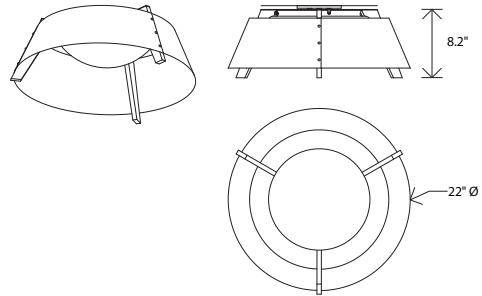

Casia 18, dark stain walnut, matte black with matte white interior

Casia detail

Casia 18
flush mount

Dimensions: 18" Ø, 7.3"
 Product weight: 4 lb
 Light output: minimum 1310 Lumens (source)
 See Lamping options below
 Light color: 2700 K or 3500 K
 Color accuracy: 90+ CRI
 Power usage: 15 W
 Dimmable (see power options below)
 Wood grain will vary
 Specifications subject to change
 UL Pending

Casia is a fresh and innovative approach to a flush mount light fixture. Each carefully selected material plays an integral role in the aesthetic design and performance. The wood arms, metal shade, and glass diffuser combine to create a minimalist form well suited for a modern environment or a more traditional space. The 14" version works well in bathrooms, closets, narrow corridors, and smaller kitchens. The 18" and 22" sizes are incredibly dynamic and work well in different environments such as commercial, residential, and hospitality applications.

Casia 22, dark stain walnut, distressed brass

Casia detail

Casia 22
flush mount

Dimensions: 21.5" Ø, 8.2"
 Product weight: 5 lb
 Light output: minimum 1981 Lumens (source)
 See Lamping options below
 Light color: 2700 K or 3500 K
 Color accuracy: 90+ CRI
 Power usage: 23 W
 Dimmable (see power options below)
 Wood grain will vary
 Specifications subject to change
 UL Pending