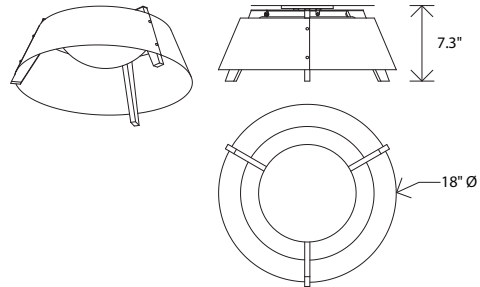

Casia 14 flush mount

Dimensions: 14.25" Ø, 5.5"
 Product weight: 3 lb
 Light output: minimum 831 Lumens (source)
 See Lamping options below
 Light color: 2700 K or 3500 K
 Color accuracy: 90+ CRI
 Power usage: 10 W
 Dimmable (see power options below)
 Wood grain will vary
 Specifications subject to change
 UL Pending

Casia 18, dark stain walnut, matte black with matte white interior

Casia detail

Casia 18
flush mount

Dimensions: 18" Ø, 7.3"
 Product weight: 4 lb
 Light output: minimum 1310 Lumens (source)
 See Lamping options below
 Light color: 2700 K or 3500 K
 Color accuracy: 90+ CRI
 Power usage: 15 W
 Dimmable (see power options below)
 Wood grain will vary
 Specifications subject to change
 UL Pending