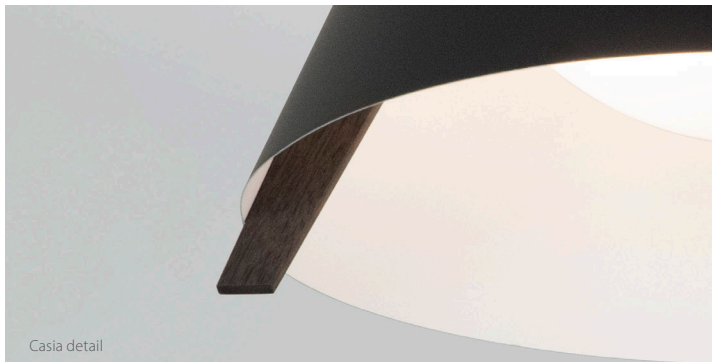

Casia 14, white washed oak, gloss white

Casia detail

Casia is a fresh and innovative approach to a flush mount light fixture. Each carefully selected material plays an integral role in the aesthetic design and performance. The wood arms, metal shade, and glass diffuser combine to create a minimalist form well suited for a modern environment or a more traditional space. The 14" version works well in bathrooms, closets, narrow corridors, and smaller kitchens. The 18" and 22" sizes are incredibly dynamic and work well in different environments such as commercial, residential, and hospitality applications.

Casia 14 flush mount

Dimensions: 14.25" Ø, 5.5"
 Product weight: 3 lb
 Light output: minimum 831 Lumens (source)
 See Lamping options below
 Light color: 2700 K or 3500 K
 Color accuracy: 90+ CRI
 Power usage: 10 W
 Dimmable (see power options below)
 Wood grain will vary
 Specifications subject to change
 UL Pending

Casia 18, dark stain walnut, matte black with matte white interior

Casia detail

Casia 18
flush mount

Dimensions: 18" Ø, 7.3"
 Product weight: 4 lb
 Light output: minimum 1310 Lumens (source)
 See Lamping options below
 Light color: 2700 K or 3500 K
 Color accuracy: 90+ CRI
 Power usage: 15 W
 Dimmable (see power options below)
 Wood grain will vary
 Specifications subject to change
 UL Pending

Casia is a fresh and innovative approach to a flush mount light fixture. Each carefully selected material plays an integral role in the aesthetic design and performance. The wood arms, metal shade, and glass diffuser combine to create a minimalist form well suited for a modern environment or a more traditional space. The 14" version works well in bathrooms, closets, narrow corridors, and smaller kitchens. The 18" and 22" sizes are incredibly dynamic and work well in different environments such as commercial, residential, and hospitality applications.