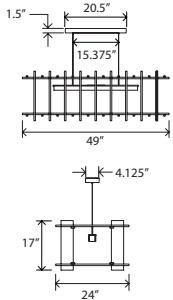

walnut, brushed aluminum